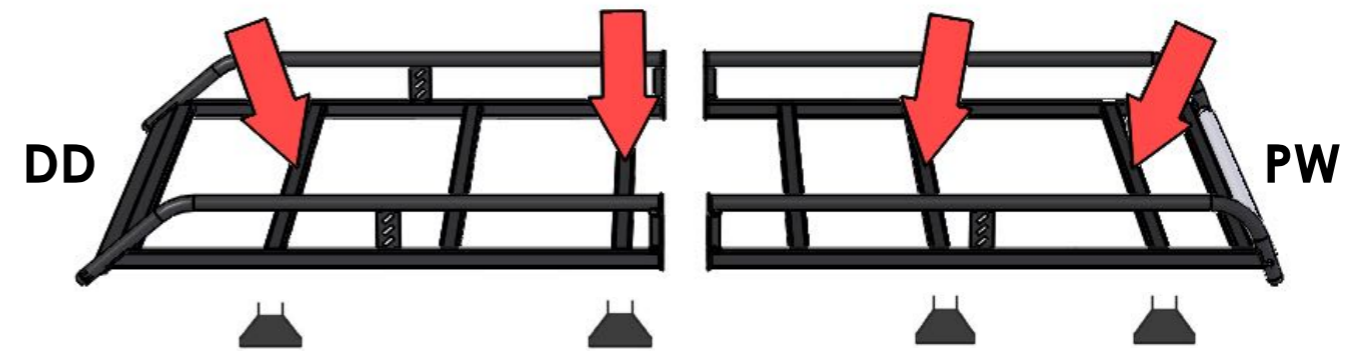

EU/R 610

VW CADDY MAXI 2010- STANDARD ROOF, TWIN DOORS

MS161 x 8

MS199 x 4

MS176 x 4

29201112 x 4

PS023 x 8

(1:1)

FB003 (M8 x 65) x 16

FW002 (M8) x 4

FN006 (M8) x 20

FS025 (M8 x 35) x 4

FS015 (M8 x 25) x 8

PS207 (M8) x 8

FW009 (M8) x 8

13mm X 2