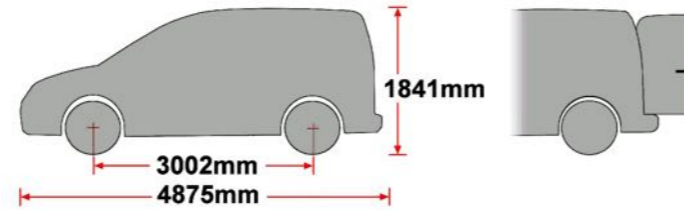

EU/R 610

VW CADDY MAXI 2010- STANDARD ROOF, TWIN DOORS

MS161 x 8

MS199 x 4

MS176 x 4

29201112 x 4

PS023 x 8

(1:1)