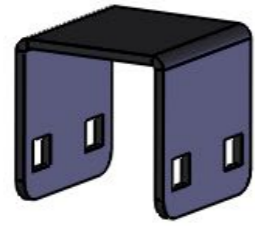

EU/R 610

VW CADDY MAXI 2010- STANDARD ROOF, TWIN DOORS

MS161 x 8

MS199 x 4

MS176 x 4

29201112 x 4

PS023 x 8

(1:1)

FB003 (M8 x 65) x 16

FW002 (M8) x 4

FN006 (M8) x 20

FS025 (M8 x 35) x 4

FS015 (M8 x 25) x 8

PS207 (M8) x 8

FW009 (M8) x 8

13mm X 2