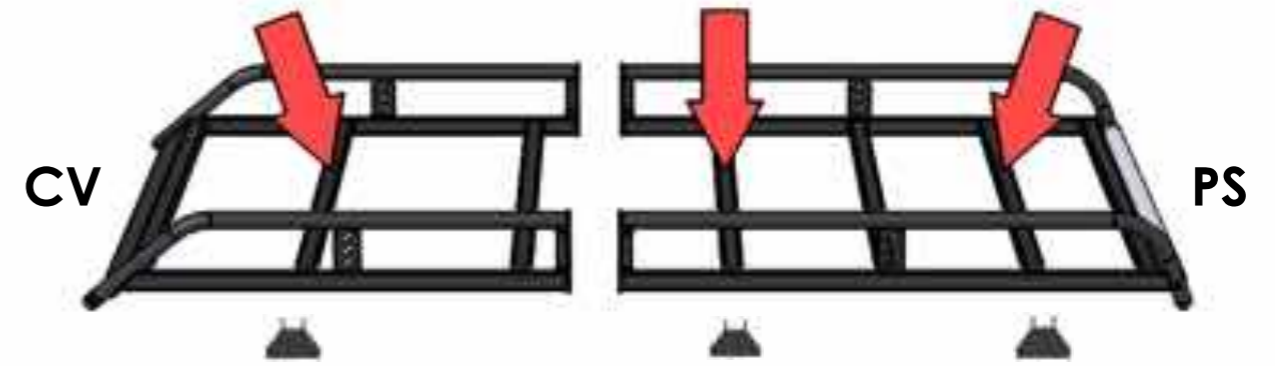

EU/R 608

CADDY 2010- STANDARD ROOF, TWIN DOORS

EU/R 609

CADDY 2010- STANDARD ROOF, TAILGATE

MS161 x 6

MS199 x 4

MS176 x 2

29201112 x 4

PS023 x 6

(1:1)

FB003 (M8 x 65) x 12

FW002 (M8) x 38

FN006 (M8) x 16

FS025 (M8 x 35) x 4

FS015 (M8 x 25) x 6

PS207 (M8) x 6