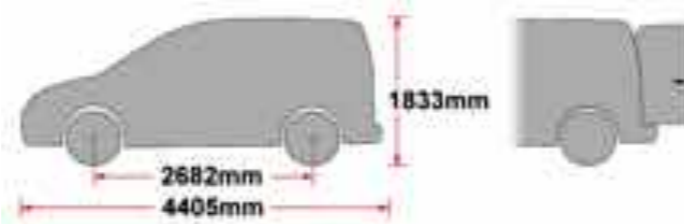

EU/R 608

CADDY 2010- STANDARD ROOF, TWIN DOORS

EU/R 609

CADDY 2010- STANDARD ROOF, TAILGATE

MS161 x 6

MS199 x 4

MS176 x 2

29201112 x 4

PS023 x 6

(1:1)

FB003 (M8 x 65) x 12

FW002 (M8) x 38

FN006 (M8) x 16

FS025 (M8 x 35) x 4

FS015 (M8 x 25) x 6

PS207 (M8) x 6