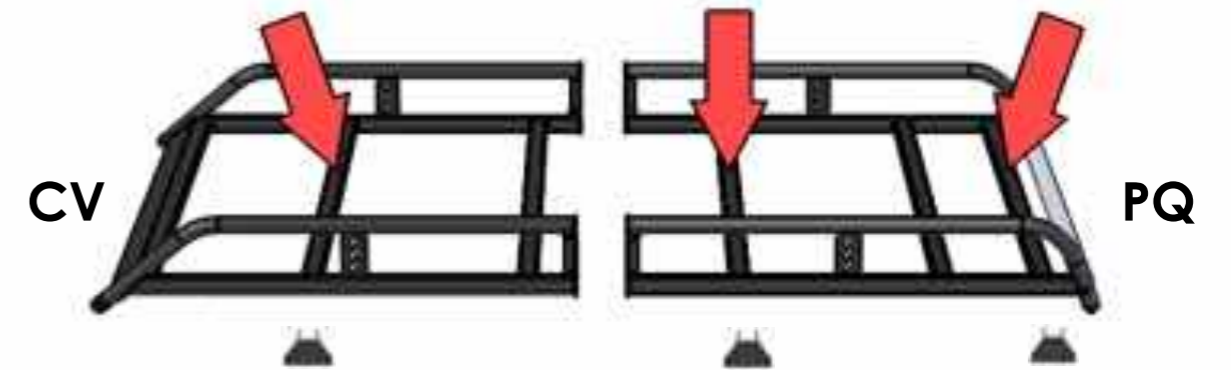

EU/R 608

CADDY 2010- STANDARD ROOF, TWIN DOORS

EU/R 609

CADDY 2010- STANDARD ROOF, TAILGATE

MS161 x 6

MS199 x 4

MS176 x 2

29201112 x 4

PS023 x 6

(1:1)

FB003 (M8 x 65) x 12

FW002 (M8) x 38

FN006 (M8) x 16

FS025 (M8 x 35) x 4

FS015 (M8 x 25) x 6

PS207 (M8) x 6