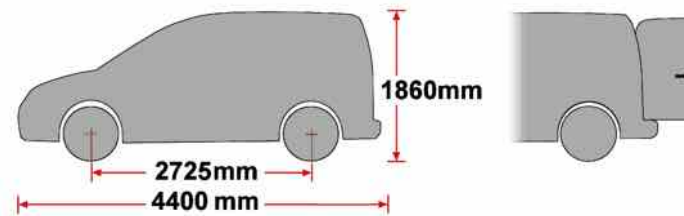

NISSAN NV200 STANDARD ROOF, TWIN DOORS