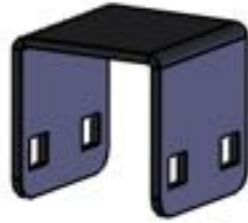

MS161 x 6

(1:1)

Caddy Maxi ✓
Nissan NV200 ×
Kangoo/Citan ×

Caddy Maxi ×
Nissan NV200 ×
Kangoo/Citan ✓