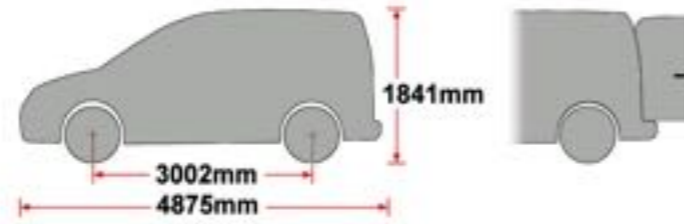

VW CADDY MAXI 2007-2010 STANDARD ROOF, TWIN DOORS