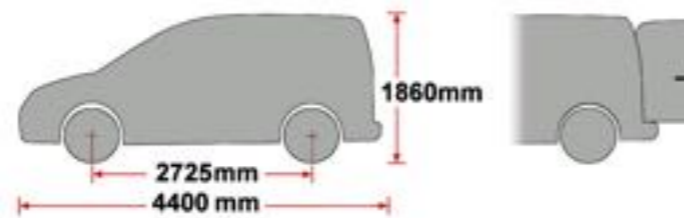

NISSAN NV200 STANDARD ROOF, TWIN DOORS