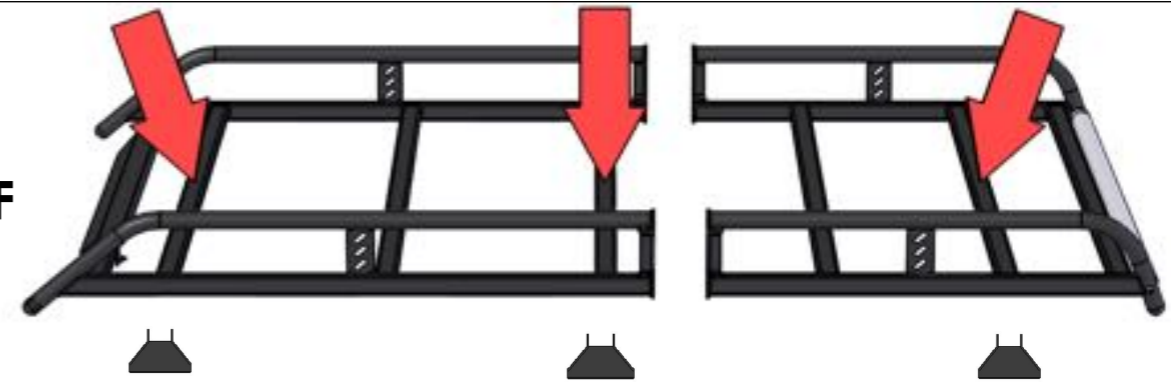

EU/R 588

**NEMO, FIORINO, BIPPER 2008-
LOW ROOF, TWIN DOORS**

DF

PX

MS161 x 6

MS168 x 2

MS204 x 2

MS207 x 2

PS053 x 2

PS023 x 2

(1:1)

FB003 (M8 x 65) x 12

FW002 (M8) x 32

FN006 (M8) x 16

FS038 (M6 x 25) x 6

FS041 (M6 x 16) x 6