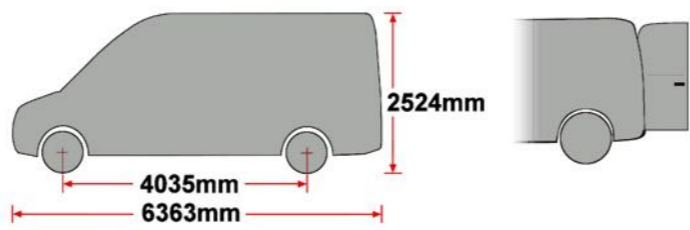

EU/R 548

JUMPER, BOXER, RELAY, DUCATO
LWB, HIGH ROOF, TWIN DOORS

EU/R 587

JUMPER, BOXER, RELAY, DUCATO
ExLWB, HIGH ROOF, TWIN DOORS

MS161 x 8

MS170 x 8

MS202 x 8

PS047 x 8

(1:1)

FB003 (M8 x 65) x 16

FW002 (M8) x 56

FN006 (M8) x 36

FS035 (M8 x 40) x 8

Q9978 (M8) x 16

PS065 (M8) x 8

FS015 (M8 x 25) x 12