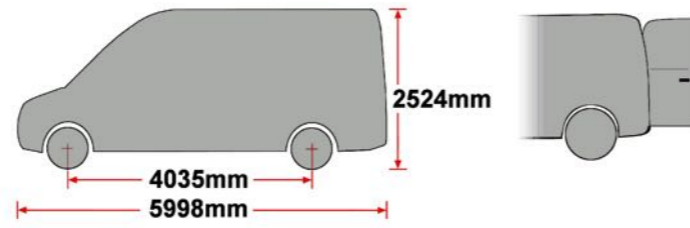

EU/R 548

JUMPER, BOXER, RELAY, DUCATO
LWB, HIGH ROOF, TWIN DOORS

EU/R 587

JUMPER, BOXER, RELAY, DUCATO
ExLWB, HIGH ROOF, TWIN DOORS

MS161 x 8

MS170 x 8

MS202 x 8

PS047 x 8

(1:1)

FB003 (M8 x 65) x 16

FW002 (M8) x 56

FN006 (M8) x 36

FS035 (M8 x 40) x 8

Q9978 (M8) x 16

PS065 (M8) x 8

FS015 (M8 x 25) x 12