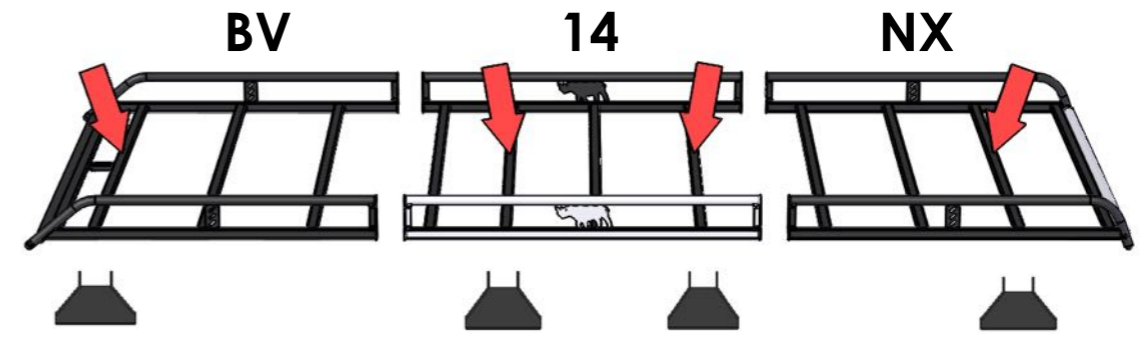

EU/R 548

JUMPER, BOXER, RELAY, DUCATO
LWB, HIGH ROOF, TWIN DOORS

EU/R 587

JUMPER, BOXER, RELAY, DUCATO
ExLWB, HIGH ROOF, TWIN DOORS

MS161 x 8

MS170 x 8

MS202 x 8

PS047 x 8

(1:1)

FB003 (M8 x 65) x 16

FW002 (M8) x 56

FN006 (M8) x 36

FS035 (M8 x 40) x 8

Q9978 (M8) x 16

PS065 (M8) x 8

FS015 (M8 x 25) x 12