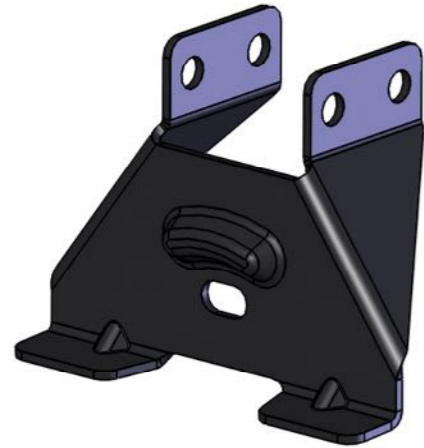

EU/R 548

JUMPER, BOXER, RELAY, DUCATO
LWB, HIGH ROOF, TWIN DOORS

EU/R 587

JUMPER, BOXER, RELAY, DUCATO
ExLWB, HIGH ROOF, TWIN DOORS

MS161 x 8

MS170 x 8

MS202 x 8

PS047 x 8

(1:1)

FB003 (M8 x 65) x 16

FW002 (M8) x 56

FN006 (M8) x 36

FS035 (M8 x 40) x 8

Q9978 (M8) x 16

PS065 (M8) x 8

FS015 (M8 x 25) x 12