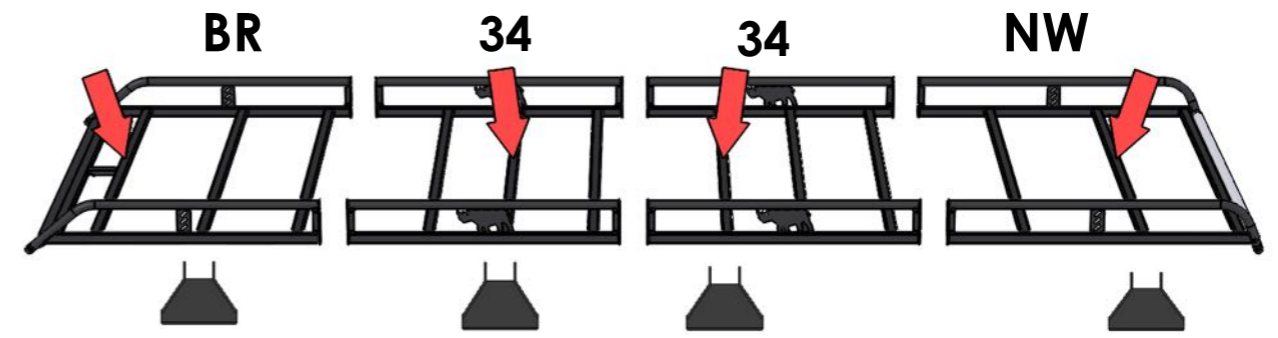

EU/R 548

JUMPER, BOXER, RELAY, DUCATO
LWB, HIGH ROOF, TWIN DOORS

EU/R 587

JUMPER, BOXER, RELAY, DUCATO
ExLWB, HIGH ROOF, TWIN DOORS

MS161 x 8

MS170 x 8

MS202 x 8

PS047 x 8

(1:1)

FB003 (M8 x 65) x 16

FW002 (M8) x 56

FN006 (M8) x 36

FS035 (M8 x 40) x 8

Q9978 (M8) x 16

PS065 (M8) x 8

FS015 (M8 x 25) x 12