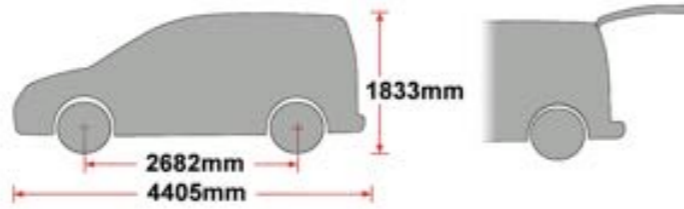

EU/R 585

CADDY 2004-2010 STANDARD ROOF, TWIN DOORS

CV

EU/R 594

CADDY 2004-2010 STANDARD ROOF, TAILGATE

CV

MS161 x 4

MS176 x 4

29201112 x 2

PS023 x 4

(1:1)

FB003 (M8 x 65) x 8

FW002 (M8) x 28

FN006 (M8) x 12

FS025 (M8 x 35) x 2

FS015 (M8 x 25) x 6