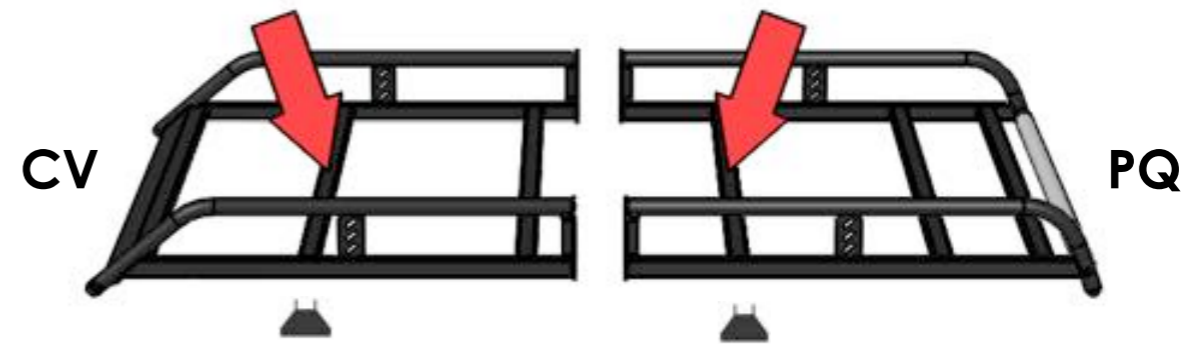

EU/R 585

CADDY 2004-2010 STANDARD ROOF, TWIN DOORS

CV

EU/R 594

CADDY 2004-2010 STANDARD ROOF, TAILGATE

CV

MS161 x 4

MS176 x 4

29201112 x 2

PS023 x 4

(1:1)

FB003 (M8 x 65) x 8

FW002 (M8) x 28

FN006 (M8) x 12

FS025 (M8 x 35) x 2

FS015 (M8 x 25) x 6