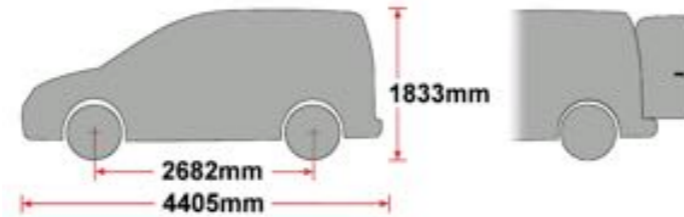

EU/R 585

CADDY 2004-2010 STANDARD ROOF, TWIN DOORS

CV

EU/R 594

CADDY 2004-2010 STANDARD ROOF, TAILGATE

CV

MS161 x 4

MS176 x 4

29201112 x 2

PS023 x 4

(1:1)

FB003 (M8 x 65) x 8

FW002 (M8) x 28

FN006 (M8) x 12

FS025 (M8 x 35) x 2

FS015 (M8 x 25) x 6