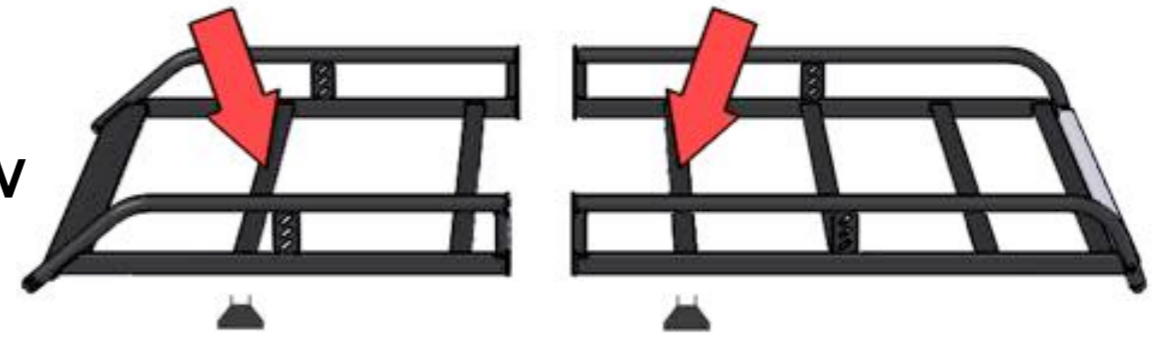

EU/R 585

CADDY 2004-2010 STANDARD ROOF, TWIN DOORS

CV

EU/R 594

CADDY 2004-2010 STANDARD ROOF, TAILGATE

CV

MS161 x 4

MS176 x 4

29201112 x 2

PS023 x 4

(1:1)

FB003 (M8 x 65) x 8

FW002 (M8) x 28

FN006 (M8) x 12

FS025 (M8 x 35) x 2

FS015 (M8 x 25) x 6