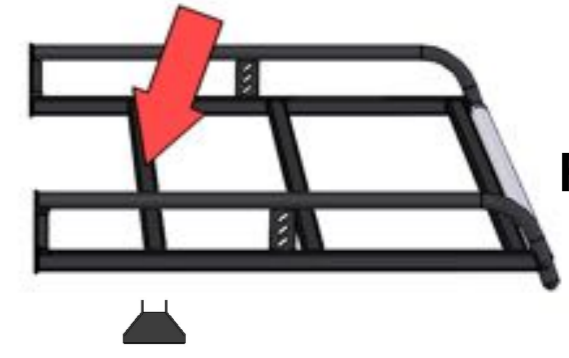

EU/R 584

**VAUXHALL/OPEL COMBO 2001-
STANDARD ROOF, TWIN DOORS**

CX

PR

MS161 x 4

MS207 x 4

29201113 x 2

PS030 x 8

MS019 x 4

(1:1)

FB003 (M8 x 65) x 8

FW002 (M8) x 24

FN006 (M8) x 12

M2R (M8 x 25) x 4

FS042 (M6 x 40) x 4

FN001 (M6) x 8