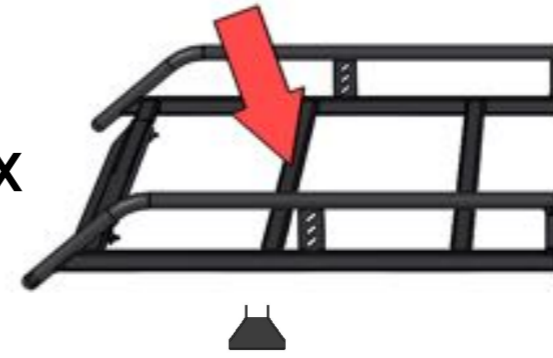

EU/R 584

**VAUXHALL/OPEL COMBO 2001-
STANDARD ROOF, TWIN DOORS**

CX

PR

MS161 x 4

MS207 x 4

29201113 x 2

PS030 x 8

MS019 x 4

(1:1)

FB003 (M8 x 65) x 8

FW002 (M8) x 24

FN006 (M8) x 12

M2R (M8 x 25) x 4

FS042 (M6 x 40) x 4

FN001 (M6) x 8