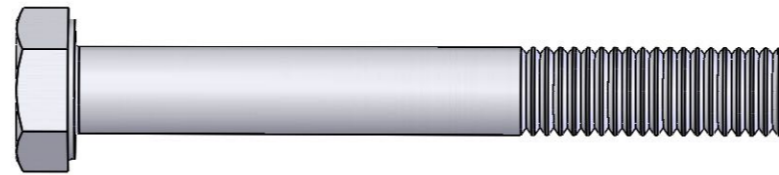

EU/R 584

**VAUXHALL/OPEL COMBO 2001-
STANDARD ROOF, TWIN DOORS**

CX

PR

MS161 x 4

MS207 x 4

29201113 x 2

PS030 x 8

MS019 x 4

(1:1)

FB003 (M8 x 65) x 8

FW002 (M8) x 24

FN006 (M8) x 12

M2R (M8 x 25) x 4

FS042 (M6 x 40) x 4

FN001 (M6) x 8

FS038 (M6 x 25) x 4

FW001 (M6) x 16

13mm x 2

10mm x 2