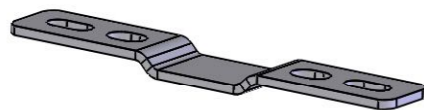

EU/R 584

**VAUXHALL/OPEL COMBO 2001-
STANDARD ROOF, TWIN DOORS**

CX

PR

MS161 x 4

MS207 x 4

29201113 x 2

PS030 x 8

MS019 x 4

(1:1)

FB003 (M8 x 65) x 8

FW002 (M8) x 24

FN006 (M8) x 12

M2R (M8 x 25) x 4

FS042 (M6 x 40) x 4

FN001 (M6) x 8