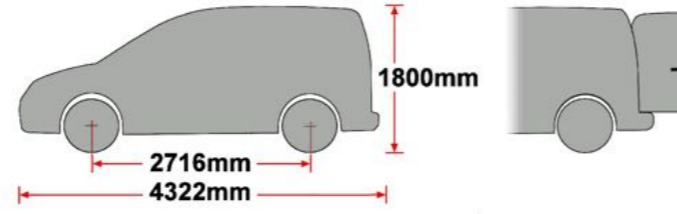

EU/R 584

**VAUXHALL/OPEL COMBO 2001-
STANDARD ROOF, TWIN DOORS**

CX

PR

MS161 x 4

MS207 x 4

29201113 x 2

PS030 x 8

MS019 x 4

(1:1)

FB003 (M8 x 65) x 8

FW002 (M8) x 24

FN006 (M8) x 12

M2R (M8 x 25) x 4

FS042 (M6 x 40) x 4

FN001 (M6) x 8