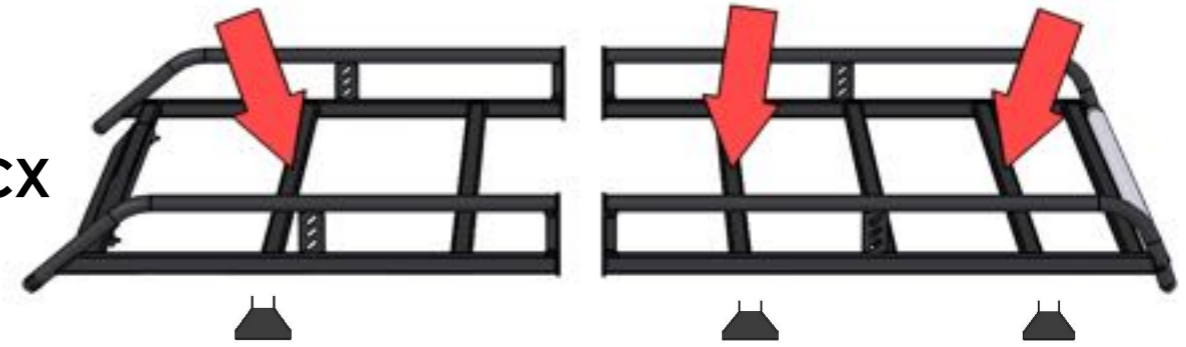

EU/R 562

**DOBLO 2000-
STANDARD ROOF, TWIN DOORS**

CX

MS161 x 6

MS168 x 4

MS176 x 2

PS023 x 6

FB003 (M8 x 65) x 12

FW002 (M8) x 32

FN006 (M8) x 16

FS015 (M8 x 25) x 4

FS041 (M6 x 16) x 6

FW001 (M6) x 6

FW008 (M6) x 6

13mm x 1

10mm x 1