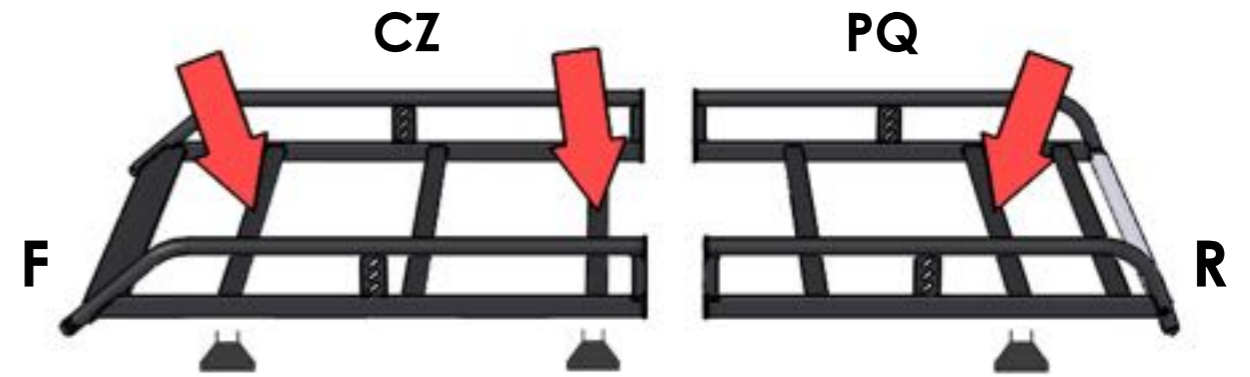

EU/R 550

JUMPER/DISPATCH/SCUDO/EXPERT
(1995-2007)
STANDARD ROOF, TWIN DOORS

MS161 x 6

MS017 x 4

MS022 x 2

PS031 x 6

(1:1)

FB003 (M8 x 65) x 12

FW002 (M8) x 32

FN006 (M8) x 16

FS015 (M8 x 25) x 4

FS041 (M6 x 16) x 6

FW001 (M6) x 6

FW008 (M6) x 6

13mm x 2

10mm x 1