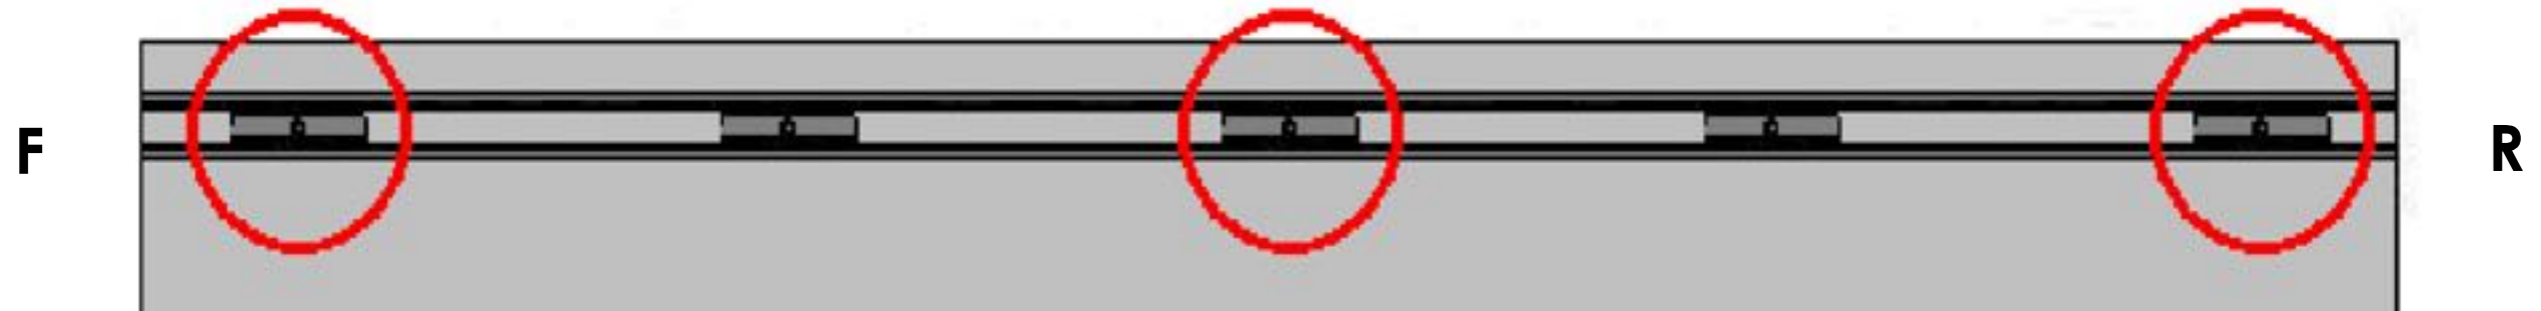

EU/R 550

JUMPER/DISPATCH/SCUDO/EXPERT
(1995-2007)
STANDARD ROOF, TWIN DOORS

MS161 x 6

MS017 x 4

MS022 x 2

PS031 x 6

(1:1)

FB003 (M8 x 65) x 12