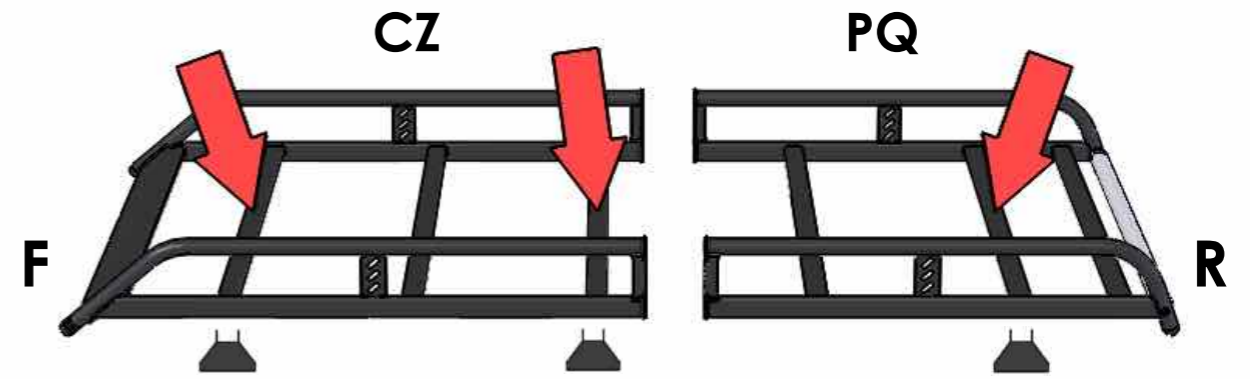

EU/R 550

JUMPER/DISPATCH/SCUDO/EXPERT
(1995-2007)
STANDARD ROOF, TWIN DOORS

MS161 x 6

MS017 x 4

MS022 x 2

PS031 x 6

(1:1)

FB003 (M8 x 65) x 12