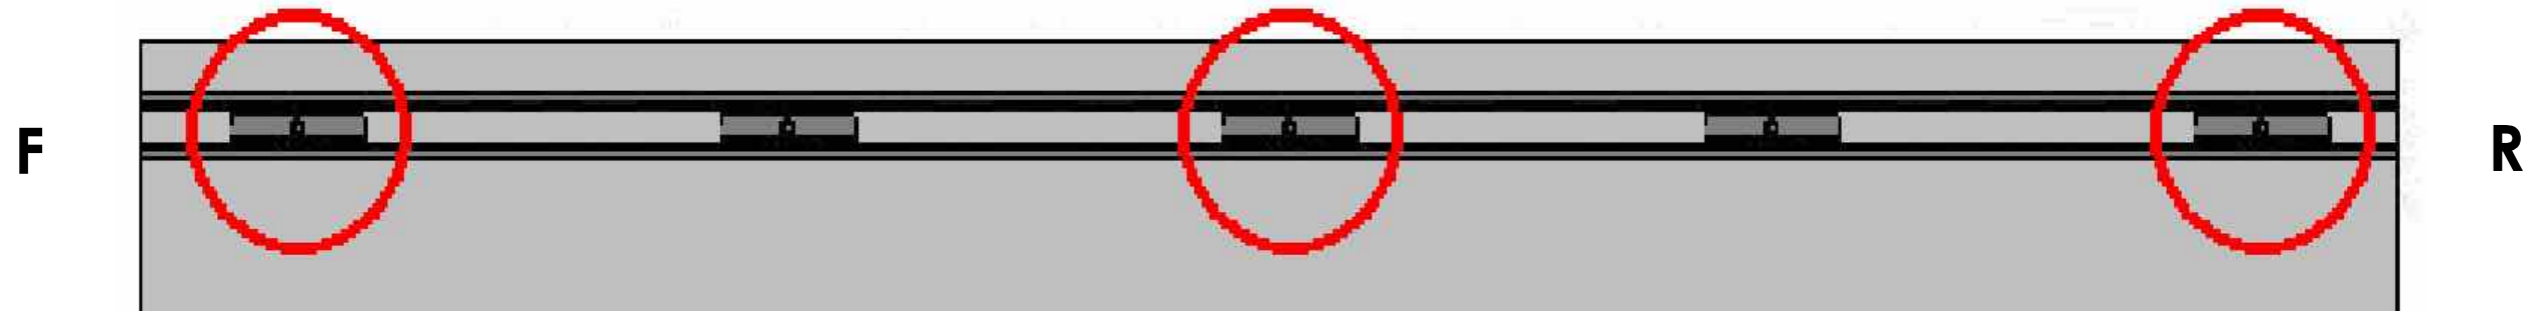

EU/R 550

JUMPER/DISPATCH/SCUDO/EXPERT
(1995-2007)
STANDARD ROOF, TWIN DOORS

MS161 x 6

MS017 x 4

MS022 x 2

PS031 x 6

(1:1)

FB003 (M8 x 65) x 12