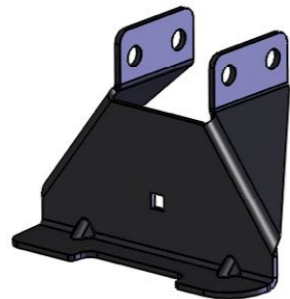

EU/R 549

**BERLINGO FIRST/
PARTNER ORIGIN 1996-2009
STANDARD ROOF/ TWIN DOORS**

MS161 x 4

MS151A x 2

MS151B x 2

MS152 x 4

PS006-120 x 4

(1:1)

FB003 (M8 x 65) x 8

FW002 (M8) x 24

FN006 (M8) x 12

FS015 (M8 x 25) x 4

FS048 (M6 x 35) x 4

FW001 (M6) x 4

FN001 (M6) x 4

13mm x 2