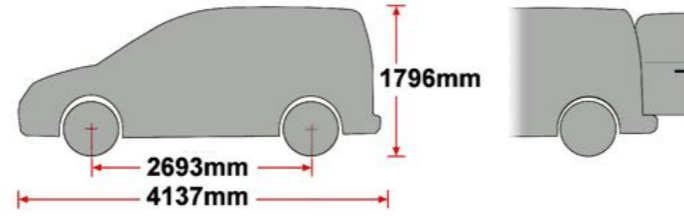

EU/R 549

**BERLINGO FIRST/
PARTNER ORIGIN 1996-2009
STANDARD ROOF/ TWIN DOORS**

MS161 x 4

MS151A x 2

MS151B x 2

MS152 x 4

PS006-120 x 4

(1:1)