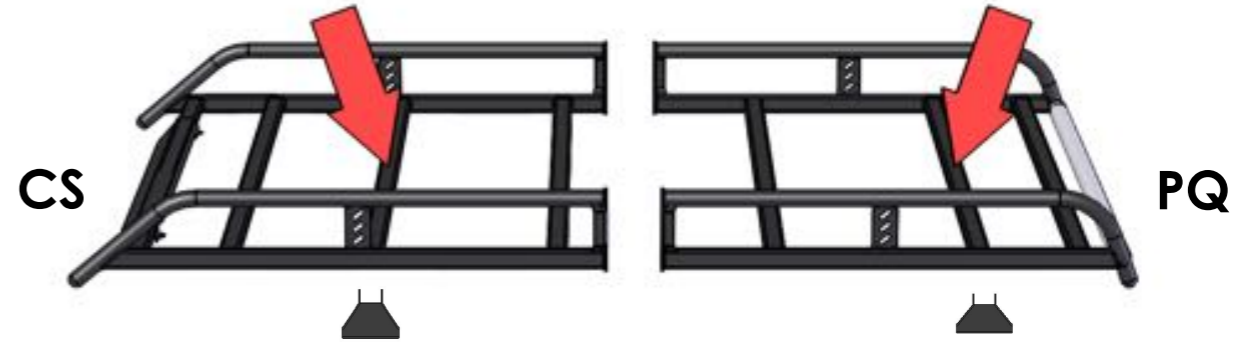

EU/R 549

**BERLINGO FIRST/
PARTNER ORIGIN 1996-2009
STANDARD ROOF/ TWIN DOORS**

MS161 x 4

MS151A x 2

MS151B x 2

MS152 x 4

PS006-120 x 4

(1:1)