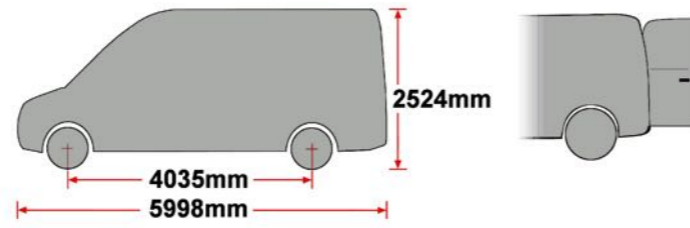

# EU/R 548

JUMPER, BOXER, RELAY, DUCATO  
LWB, HIGH ROOF, TWIN DOORS

# EU/R 587

JUMPER, BOXER, RELAY, DUCATO  
ExLWB, HIGH ROOF, TWIN DOORS

MS161 x 8

MS170 x 8

MS202 x 8

PS047 x 8

(1:1)

FB003 (M8 x 65) x 16