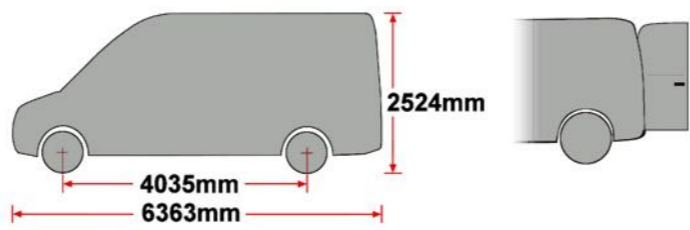

# EU/R 548

JUMPER, BOXER, RELAY, DUCATO  
LWB, HIGH ROOF, TWIN DOORS

# EU/R 587

JUMPER, BOXER, RELAY, DUCATO  
ExLWB, HIGH ROOF, TWIN DOORS

MS161 x 8

MS170 x 8

MS202 x 8

PS047 x 8

(1:1)

FB003 (M8 x 65) x 16