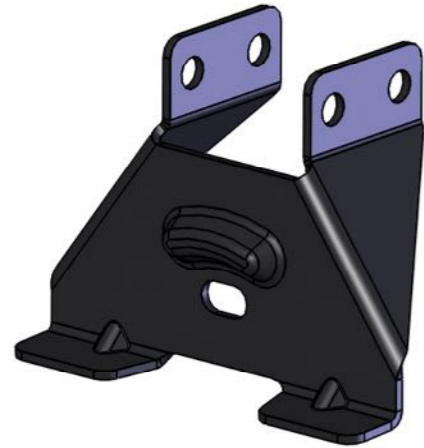

# EU/R 548

JUMPER, BOXER, RELAY, DUCATO  
LWB, HIGH ROOF, TWIN DOORS

# EU/R 587

JUMPER, BOXER, RELAY, DUCATO  
ExLWB, HIGH ROOF, TWIN DOORS

MS161 x 8

MS170 x 8

MS202 x 8

PS047 x 8

(1:1)

FB003 (M8 x 65) x 16