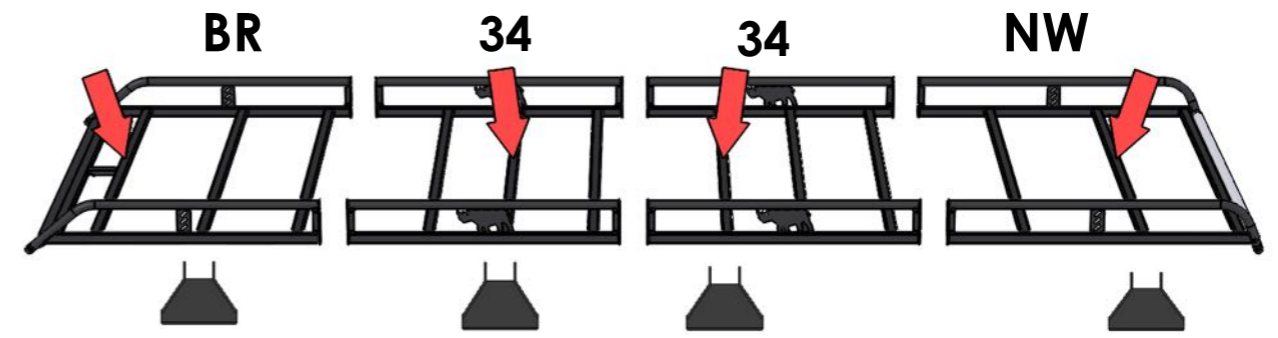

# EU/R 548

JUMPER, BOXER, RELAY, DUCATO  
LWB, HIGH ROOF, TWIN DOORS

# EU/R 587

JUMPER, BOXER, RELAY, DUCATO  
ExLWB, HIGH ROOF, TWIN DOORS

MS161 x 8

MS170 x 8

MS202 x 8

PS047 x 8

(1:1)

FB003 (M8 x 65) x 16