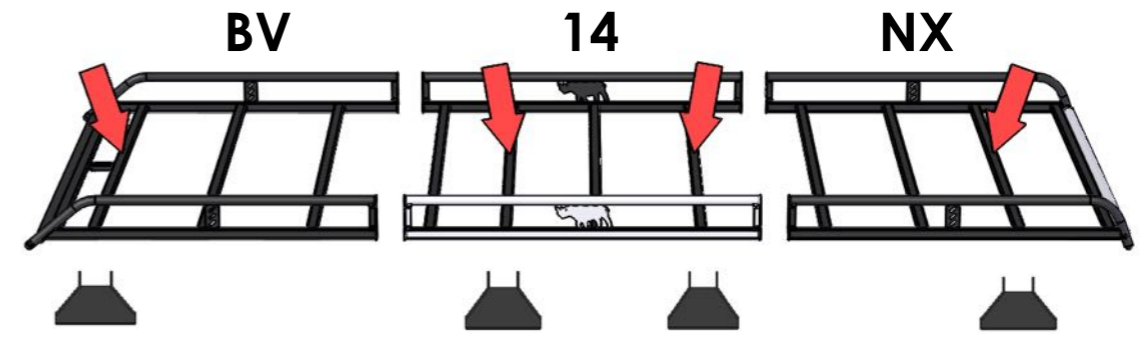

# EU/R 548

JUMPER, BOXER, RELAY, DUCATO  
LWB, HIGH ROOF, TWIN DOORS

# EU/R 587

JUMPER, BOXER, RELAY, DUCATO  
ExLWB, HIGH ROOF, TWIN DOORS

MS161 x 8

MS170 x 8

MS202 x 8

PS047 x 8

(1:1)

FB003 (M8 x 65) x 16