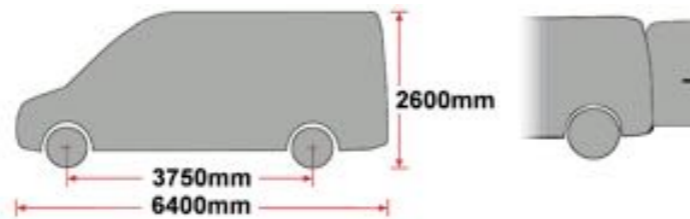

EU/R 527

OLD SPRINTER/LT LWB, HIGH ROOF, TWIN DOORS

EU/R 536

NEW TRANSIT JUMBO, HIGH ROOF, TWIN DOORS

EU/R 526

OLD SPRINTER/LT MWB, HIGH ROOF, TWIN DOORS

MS011 x 8

MS161 x 8

MS006 x 16

PS001-220 x 8

(1:1)

FB003 (M8 x 65) x 16

FW002 (M8) x 72

FN006 (M8) x 44

FS030 (M8 x 35) x 16

PS045 (M8) x 16