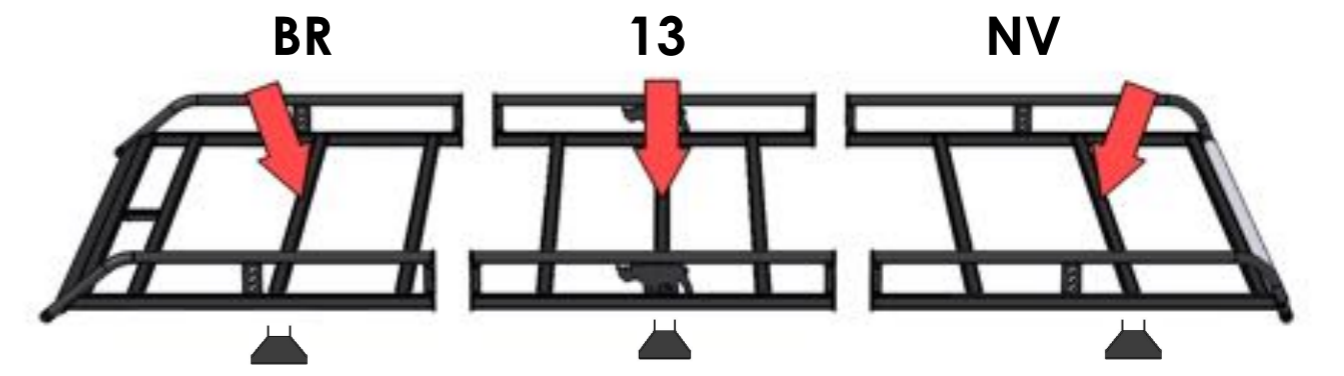

EU/R 523

OLD SPRINTER/LT 1996-2006
SWB, LOW ROOF, TWIN DOORS

EU/R 531

TRANSIT 2000-
MWB, MED ROOF, TWIN DOORS

MS046 x 6

MS161 x 6

MS006 x 6

PS001-130 x 6

(1:1)

FB003 (M8 x 65) x 12

FW002 (M8) x 46

FN006 (M8) x 26

FS030 (M8 x 35) x 6

PS045 (M8) x 6

FS015 (M8 x 25) x 8

13mm x 2