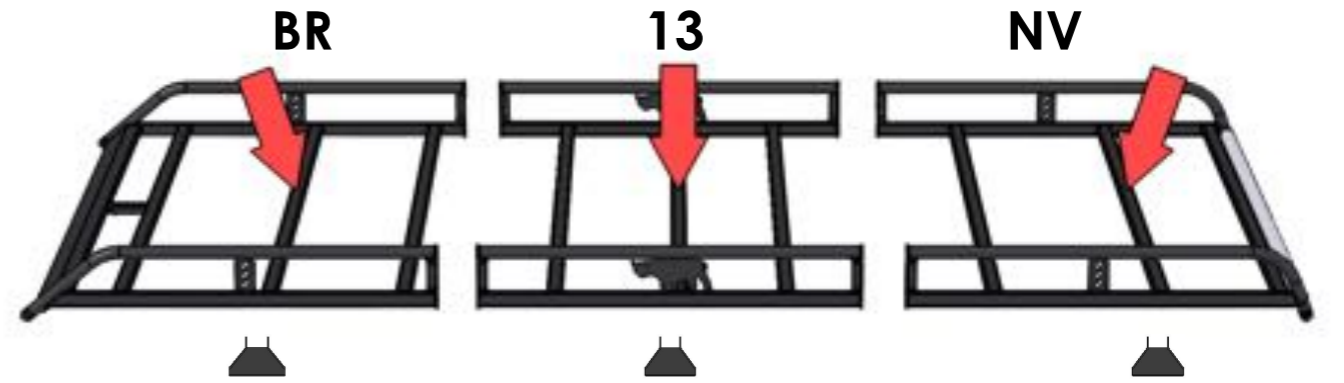

EU/R 523

OLD SPRINTER/LT 1996-2006
SWB, LOW ROOF, TWIN DOORS

EU/R 531

TRANSIT 2000-
MWB, MED ROOF, TWIN DOORS

MS046 x 6

MS161 x 6

MS006 x 6

PS001-130 x 6

(1:1)

FB003 (M8 x 65) x 12

FW002 (M8) x 46

FN006 (M8) x 26

FS030 (M8 x 35) x 6

PS045 (M8) x 6

FS015 (M8 x 25) x 8

13mm x 2