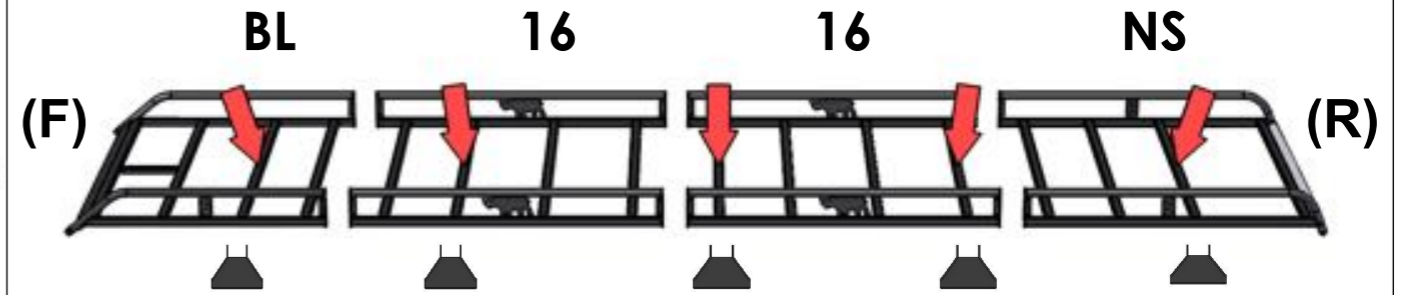

EU/R 521

SPRINTER/CRAFTER 2006- LWB, HIGH ROOF, TWIN DOORS

EU/R 522

SPRINTER/CRAFTER 2006- ExtraLWB, HIGH ROOF, TWIN DOORS

MS161 x10

MS168 x10

PS023 x10

(1:1)

FB003 (M8 x 65) x 20

FW002 (M8) x 74

FN006 (M8) x 42

FS015 (M8 x 25) x 22

FS058 (M8 x 25) x 10

PS020 x10

MS209 x10

13mm x 2