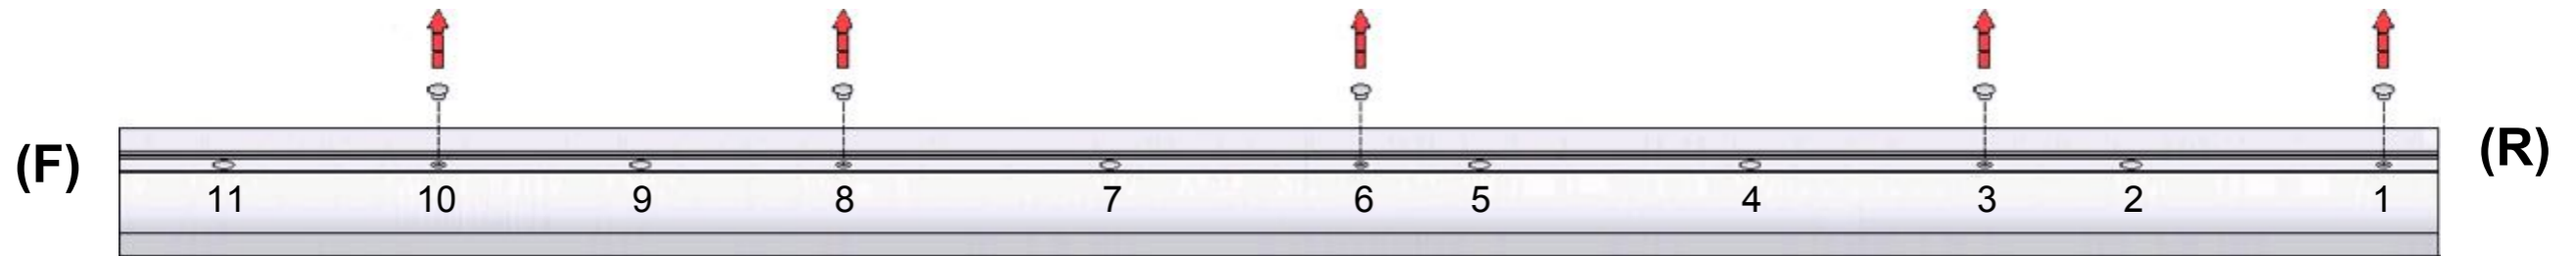

EU/R 521

SPRINTER/CRAFTER 2006- LWB, HIGH ROOF, TWIN DOORS

EU/R 522

SPRINTER/CRAFTER 2006- ExtraLWB, HIGH ROOF, TWIN DOORS

MS161 x10

MS168 x10

PS023 x10

(1:1)