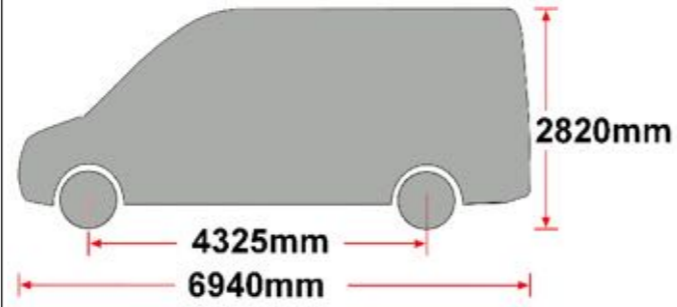

EU/R 521

SPRINTER/CRAFTER 2006- LWB, HIGH ROOF, TWIN DOORS

EU/R 522

SPRINTER/CRAFTER 2006- ExtraLWB, HIGH ROOF, TWIN DOORS

MS161 x10

MS168 x10

PS023 x10

(1:1)

FB003 (M8 x 65) x 20

FW002 (M8) x 74

FN006 (M8) x 42

FS015 (M8 x 25) x 22

FS058 (M8 x 25) x 10

PS020 x10

MS209 x10

13mm x 2