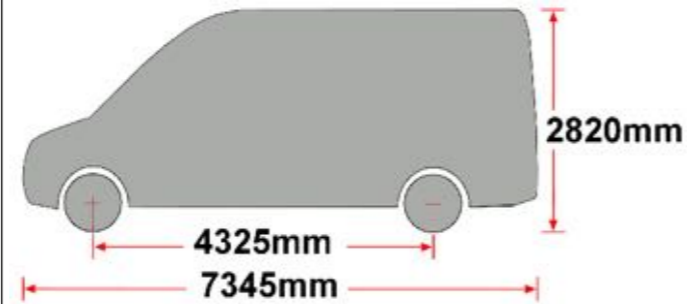

EU/R 521

SPRINTER/CRAFTER 2006- LWB, HIGH ROOF, TWIN DOORS

EU/R 522

SPRINTER/CRAFTER 2006- ExtraLWB, HIGH ROOF, TWIN DOORS

MS161 x10

MS168 x10

PS023 x10

(1:1)

FB003 (M8 x 65) x 20

FW002 (M8) x 74

FN006 (M8) x 42

FS015 (M8 x 25) x 22

FS058 (M8 x 25) x 10

PS020 x10

MS209 x10

13mm x 2