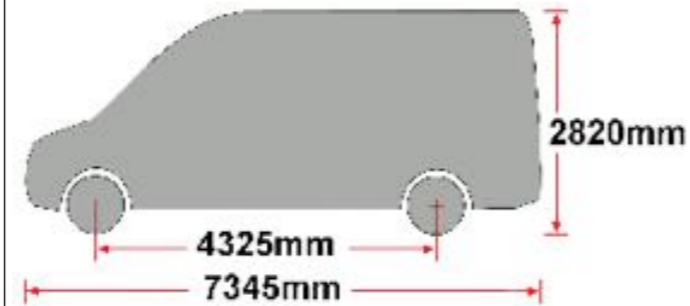

EU/R 521

SPRINTER/CRAFTER 2006- LWB, HIGH ROOF, TWIN DOORS

EU/R 522

SPRINTER/CRAFTER 2006- ExtraLWB, HIGH ROOF, TWIN DOORS

MS161 x10

MS168 x10

PS023 x10

(1:1)

FB003 (M8 x 65) x 20

FW002 (M8) x 74

FN006 (M8) x 42

FS015 (M8 x 25) x 22

FS058 (M8 x 25) x 10

PS020 x10

MS209 x10

13mm x 2