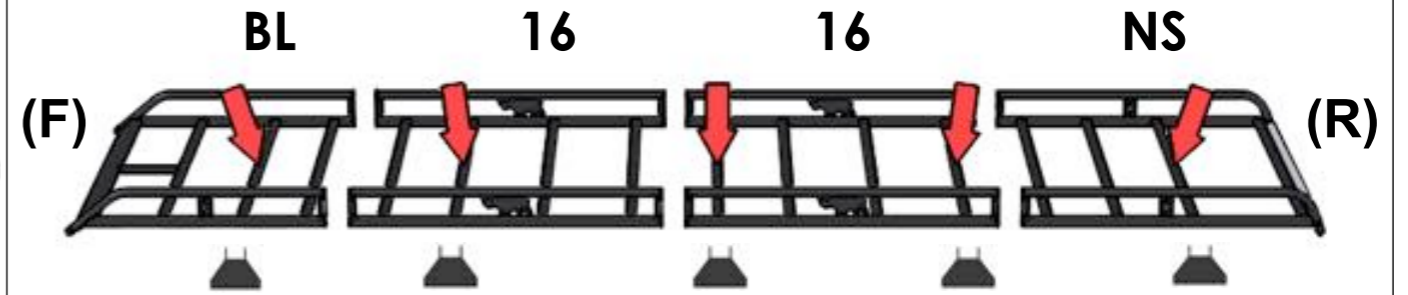

EU/R 521

SPRINTER/CRAFTER 2006- LWB, HIGH ROOF, TWIN DOORS

EU/R 522

SPRINTER/CRAFTER 2006- ExtraLWB, HIGH ROOF, TWIN DOORS

MS161 x10

MS168 x10

PS023 x10

(1:1)

FB003 (M8 x 65) x 20

FW002 (M8) x 74

FN006 (M8) x 42

FS015 (M8 x 25) x 22

FS058 (M8 x 25) x 10

PS020 x10

MS209 x10

13mm x 2