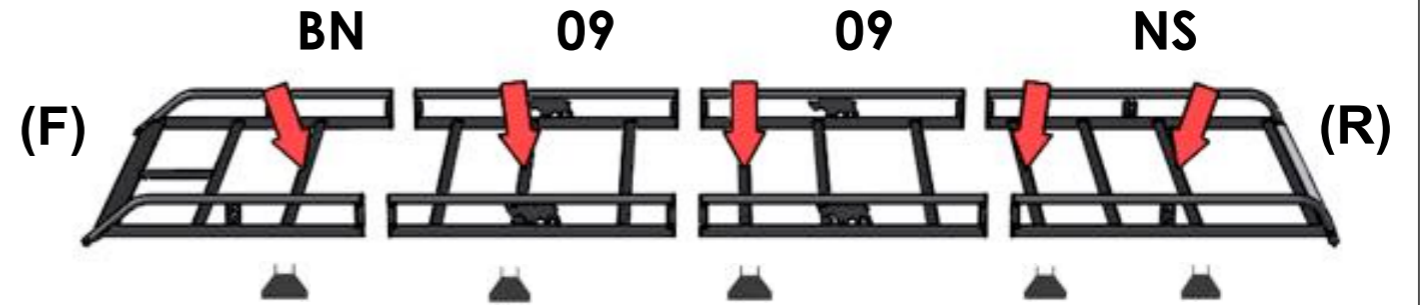

EU/R 521

SPRINTER/CRAFTER 2006- LWB, HIGH ROOF, TWIN DOORS

EU/R 522

SPRINTER/CRAFTER 2006- ExtraLWB, HIGH ROOF, TWIN DOORS

MS161 x10

MS168 x10

PS023 x10

(1:1)

FB003 (M8 x 65) x 20

FW002 (M8) x 74

FN006 (M8) x 42

FS015 (M8 x 25) x 22

FS058 (M8 x 25) x 10

PS020 x10

MS209 x10

13mm x 2