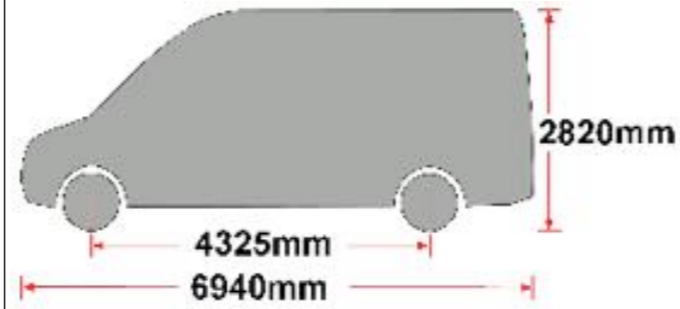

EU/R 521

SPRINTER/CRAFTER 2006- LWB, HIGH ROOF, TWIN DOORS

EU/R 522

SPRINTER/CRAFTER 2006- ExtraLWB, HIGH ROOF, TWIN DOORS

MS161 x10

MS168 x10

PS023 x10

(1:1)

FB003 (M8 x 65) x 20

FW002 (M8) x 74

FN006 (M8) x 42

FS015 (M8 x 25) x 22

FS058 (M8 x 25) x 10

PS020 x10

MS209 x10

13mm x 2