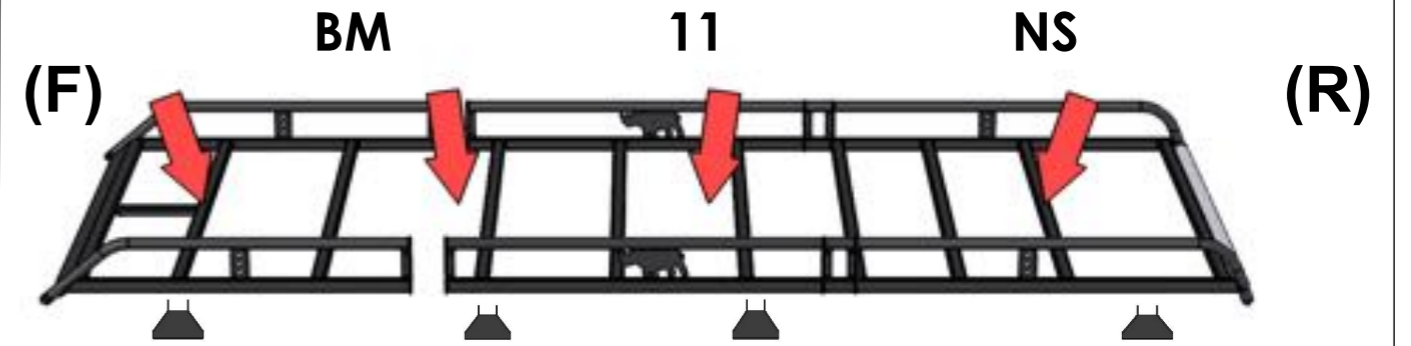

EU/R 520

SPRINTER/CRAFTER 2006- MWB, HIGH ROOF, TWIN DOORS

MS161 x 8

MS168 x 8

PS023 x 8

(1:1)

FB003 (M8 x 65) x 16

FW002 (M8) x 56