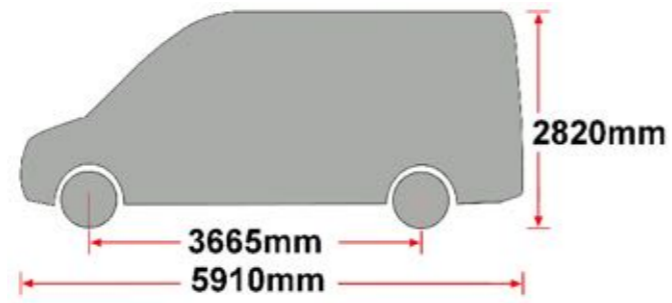

EU/R 520

SPRINTER/CRAFTER 2006- MWB, HIGH ROOF, TWIN DOORS

MS161 x 8

MS168 x 8

PS023 x 8

(1:1)

FB003 (M8 x 65) x 16

FW002 (M8) x 56