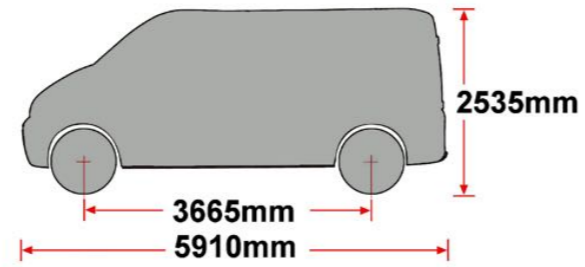

EU/R 519

**SPRINTER/CRAFTER 2006-
MWB, LOW ROOF, TWIN DOORS**

MS161 x 8

MS168 x 8

PS023 x 8

(1:1)

FB003 (M8 x 65) x 16

FW002 (M8) x 64