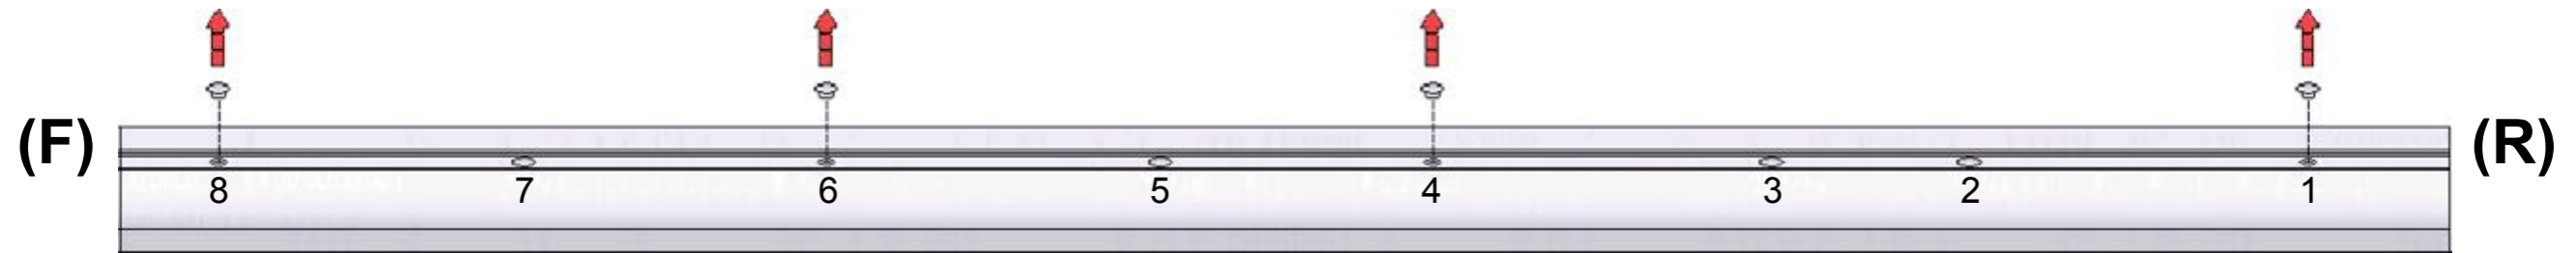

EU/R 519

**SPRINTER/CRAFTER 2006-
MWB, LOW ROOF, TWIN DOORS**

MS161 x 8

MS168 x 8

PS023 x 8

(1:1)

FB003 (M8 x 65) x 16

FW002 (M8) x 64