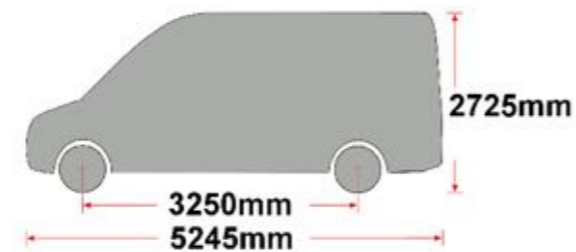

EU/R 517

**NEW SPRINTER/CRAFTER 2006-
SWB, LOW ROOF, TWIN DOORS**

EU/R 518

**NEW SPRINTER/CRAFTER 2006-
SWB, HIGH ROOF, TWIN DOORS**

MS161 x 6

MS168 x 6

PS023 x 6

(1:1)

FB003 (M8 x 25) x 12

FW002 (M8) x 46

FN006 (M8) x 26

FS015 (M8 x 25) x 14

FS058 (M8 x 25) x 6

PS020 x 6

MS209 x 6

13mm x 2