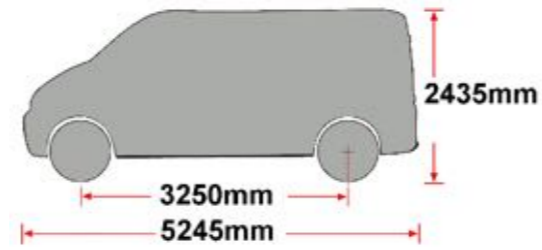

EU/R 517

**NEW SPRINTER/CRAFTER 2006-
SWB, LOW ROOF, TWIN DOORS**

EU/R 518

**NEW SPRINTER/CRAFTER 2006-
SWB, HIGH ROOF, TWIN DOORS**

MS161 x 6

MS168 x 6

PS023 x 6

(1:1)

FB003 (M8 x 25) x 12

FW002 (M8) x 46

FN006 (M8) x 26

FS015 (M8 x 25) x 14

FS058 (M8 x 25) x 6

PS020 x 6

MS209 x 6

13mm x 2