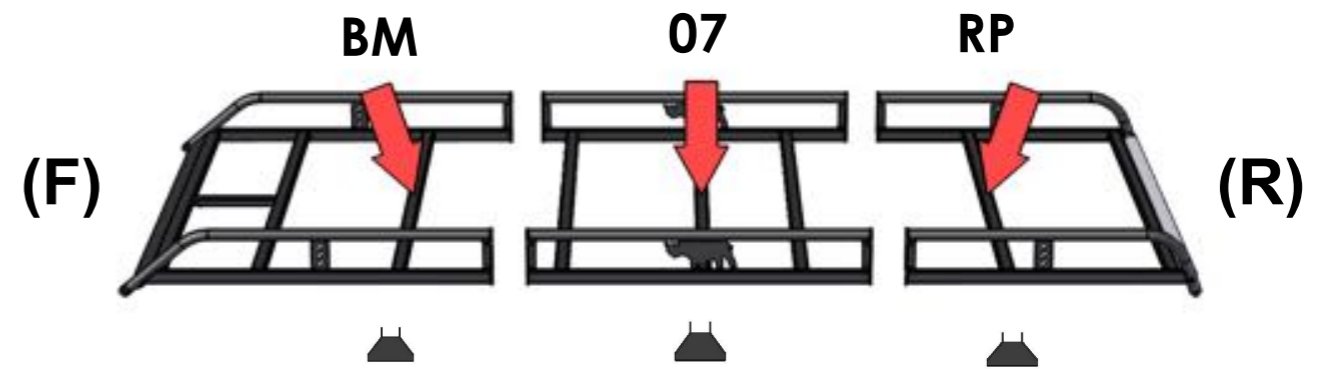

EU/R 517

**NEW SPRINTER/CRAFTER 2006-
SWB, LOW ROOF, TWIN DOORS**

EU/R 518

**NEW SPRINTER/CRAFTER 2006-
SWB, HIGH ROOF, TWIN DOORS**

MS161 x 6

MS168 x 6

PS023 x 6

(1:1)