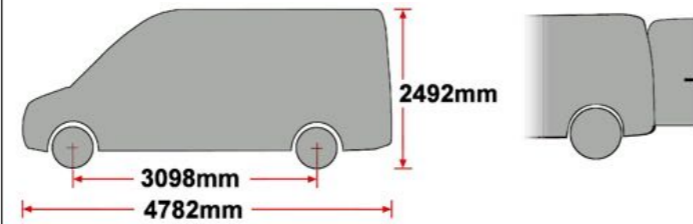

EU/R 503

VIVARO/TRAFIC/PRIMASTAR 2002-SWB, HIGH ROOF, TWIN DOORS

EU/R 506

VIVARO/TRAFIC/PRIMASTAR 2002-LWB, HIGH ROOF, TWIN DOORS

MS161 x 6

MS168 x 6

(1:1)

FB003 (M8 x 65) x 12