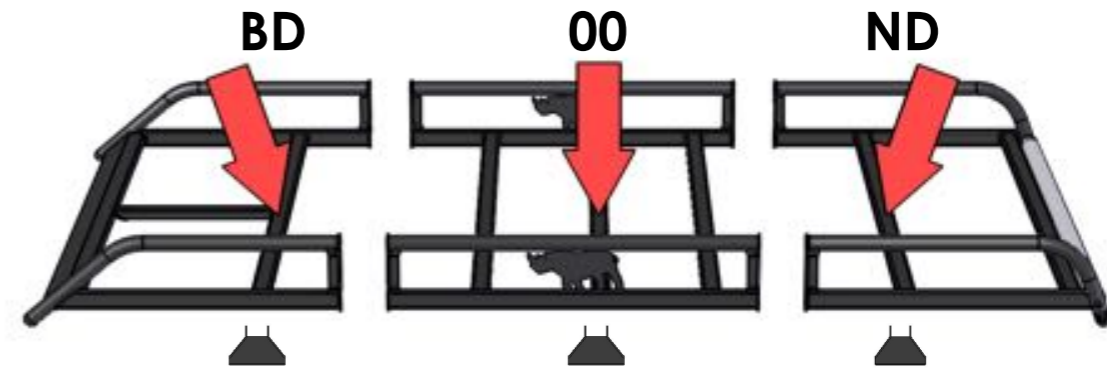

EU/R 503

VIVARO/TRAFIC/PRIMASTAR 2002-SWB, HIGH ROOF, TWIN DOORS

EU/R 506

VIVARO/TRAFIC/PRIMASTAR 2002-LWB, HIGH ROOF, TWIN DOORS

MS161 x 6

MS168 x 6

(1:1)

FB003 (M8 x 65) x 12