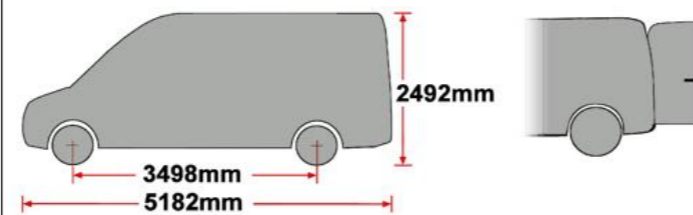

EU/R 503

VIVARO/TRAFIC/PRIMASTAR 2002-SWB, HIGH ROOF, TWIN DOORS

EU/R 506

VIVARO/TRAFIC/PRIMASTAR 2002-LWB, HIGH ROOF, TWIN DOORS

MS161 x 6

MS168 x 6

(1:1)

FB003 (M8 x 65) x 12