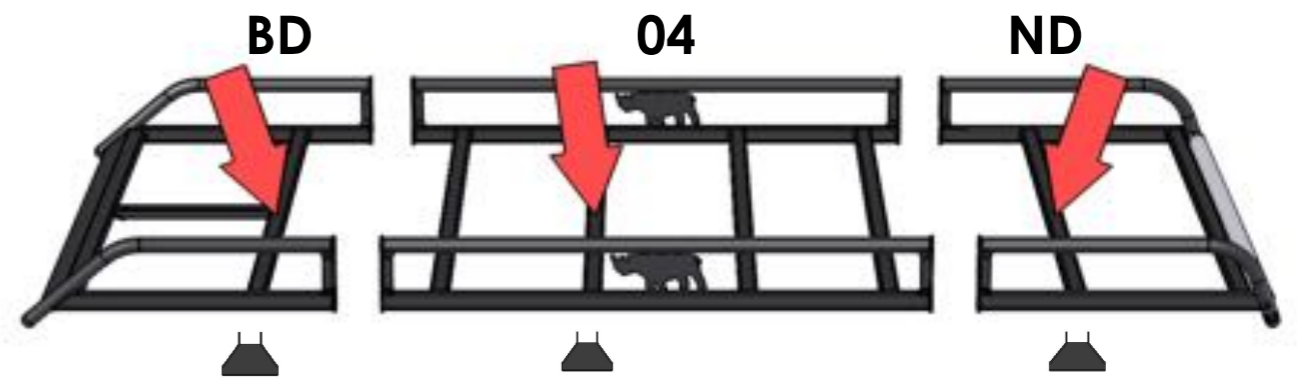

EU/R 503

VIVARO/TRAFIC/PRIMASTAR 2002-SWB, HIGH ROOF, TWIN DOORS

EU/R 506

VIVARO/TRAFIC/PRIMASTAR 2002-LWB, HIGH ROOF, TWIN DOORS

MS161 x 6

MS168 x 6

(1:1)

FB003 (M8 x 65) x 12