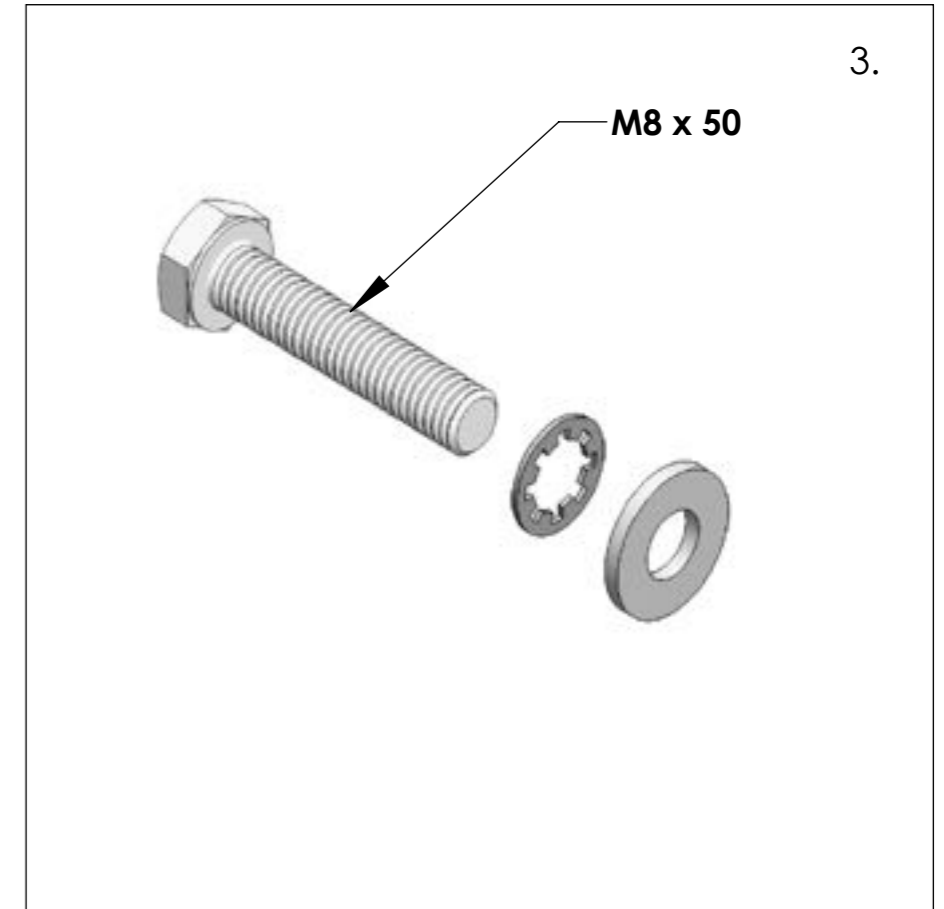

FW009 (M8) x 4

FT01 x 1

13mm x 1

VEHICLE	PS207
CADDY	✓
NV200	✗