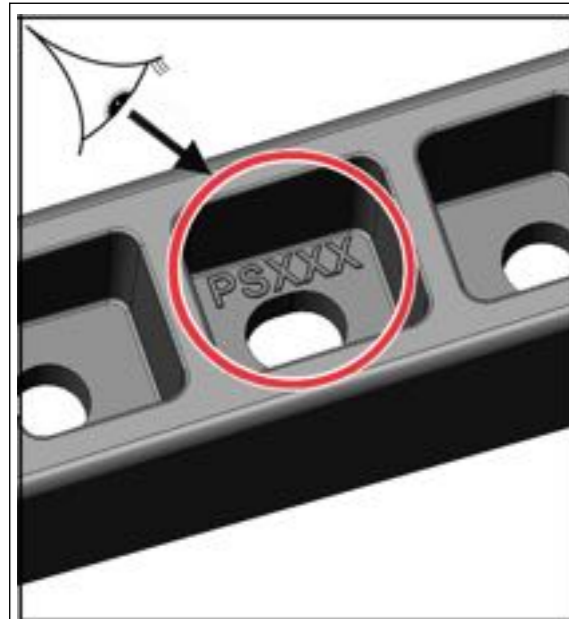

FW009 (M8) x 4

FT01 x 1

13mm x 1

VEHICLE	PS207
CADDY	✓
NV200	✗