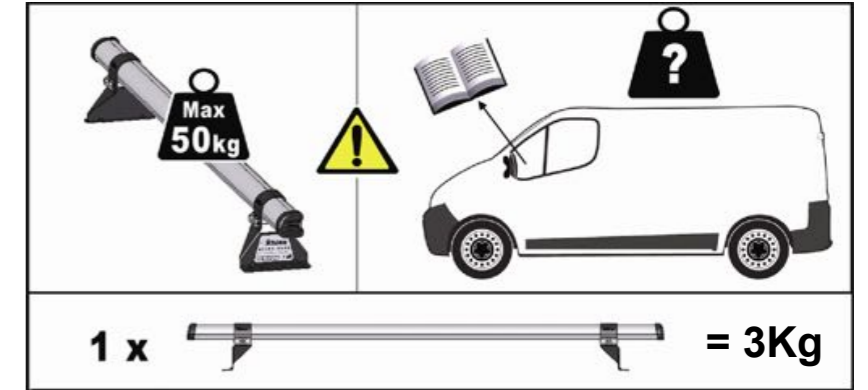

FN006 (M8) x 12

FS035 (M8 x 40) x 2

FS015 (M8 x 25) x 4

FW009 (M8) x 6

1 x  = 3Kg

13mm x 2

7.

8.