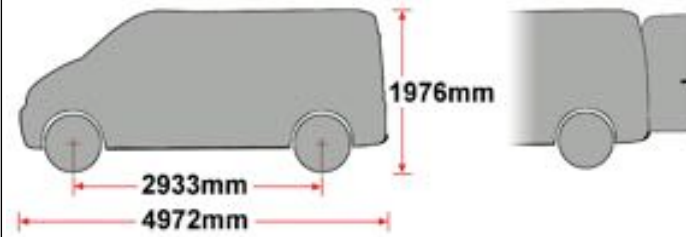

A615

TRANSIT CUSTOM 2012- L1, TWIN DOORS

A650

TRANSIT CUSTOM 2012- L1, Tailgate

A651

TRANSIT CUSTOM 2012- L2, Tailgate

EXT09-004 x 6

MS284 x 2

PS089 x 1

MS283 x 4

PS090 x 1

PS140 x 6

PS096 x 6

PS023 x 6

(1:1)

FB012 (M8 x 65) x 12