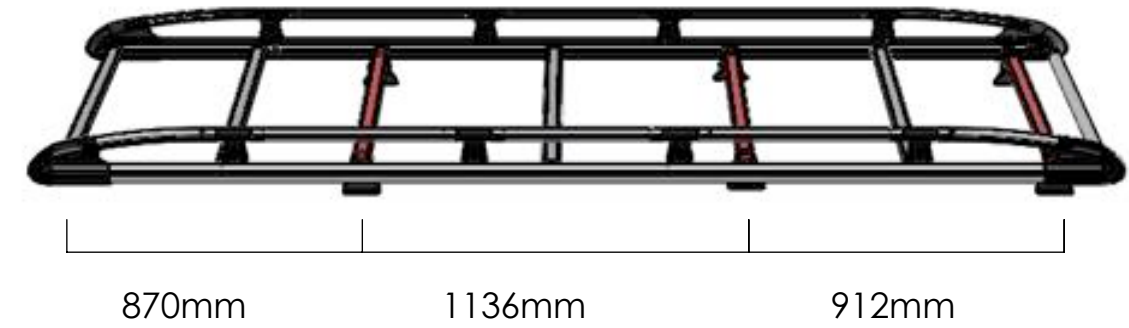

A615

TRANSIT CUSTOM 2012- L1, TWIN DOORS

A650

TRANSIT CUSTOM 2012- L1, Tailgate

A651

TRANSIT CUSTOM 2012- L2, Tailgate

EXT09-004 x 6

MS284 x 2

PS089 x 1

MS283 x 4

PS090 x 1

PS140 x 6

PS096 x 6

PS023 x 6

(1:1)

FB012 (M8 x 65) x 12