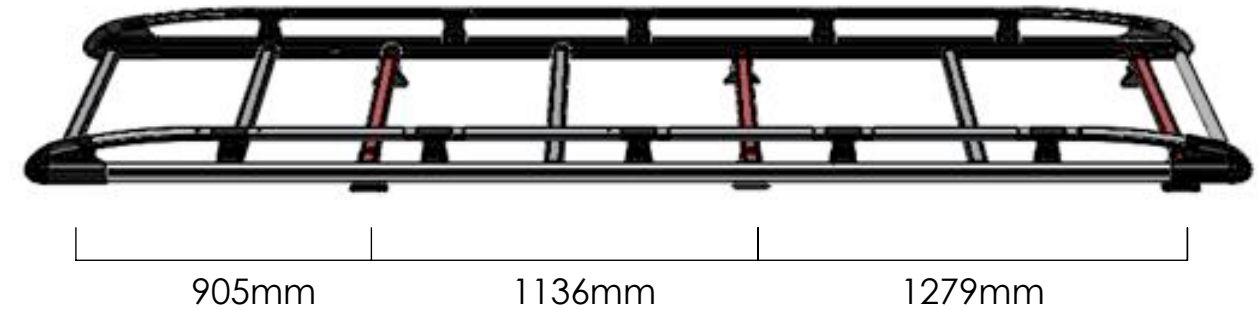

A615

TRANSIT CUSTOM 2012- L1, TWIN DOORS

A650

TRANSIT CUSTOM 2012- L1, Tailgate

A651

TRANSIT CUSTOM 2012- L2, Tailgate

EXT09-004 x 6

MS284 x 2

PS089 x 1

MS283 x 4

PS090 x 1

PS140 x 6

PS096 x 6

PS023 x 6

(1:1)

FB012 (M8 x 65) x 12