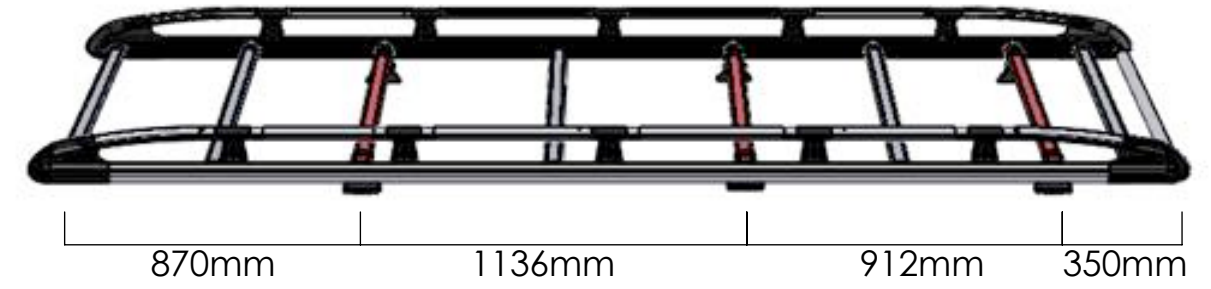

A615

TRANSIT CUSTOM 2012- L1, TWIN DOORS

A650

TRANSIT CUSTOM 2012- L1, Tailgate

A651

TRANSIT CUSTOM 2012- L2, Tailgate

EXT09-004 x 6

MS284 x 2

PS089 x 1

MS283 x 4

PS090 x 1

PS140 x 6

PS096 x 6

PS023 x 6

(1:1)

FB012 (M8 x 65) x 12