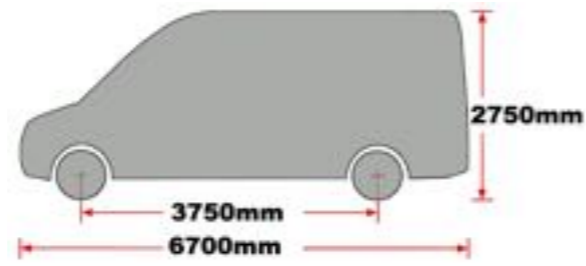

A628

**TRANSIT 2014-
L4, H3, TWIN DOORS**

EXT09-004 x10

MS168 x10

PS095 x10

PS089 x 1

PS090 x 1

PS023 x12

(1:1)

FB012 (M8 x 65) x20

FW002 (M8) x 52

FN006 (M8) x 22

FS062 (M8 x 25) x 12

FW009 (M8) x 12

FS059 (M8 x 25) x 30

FN023 (M8) x 24