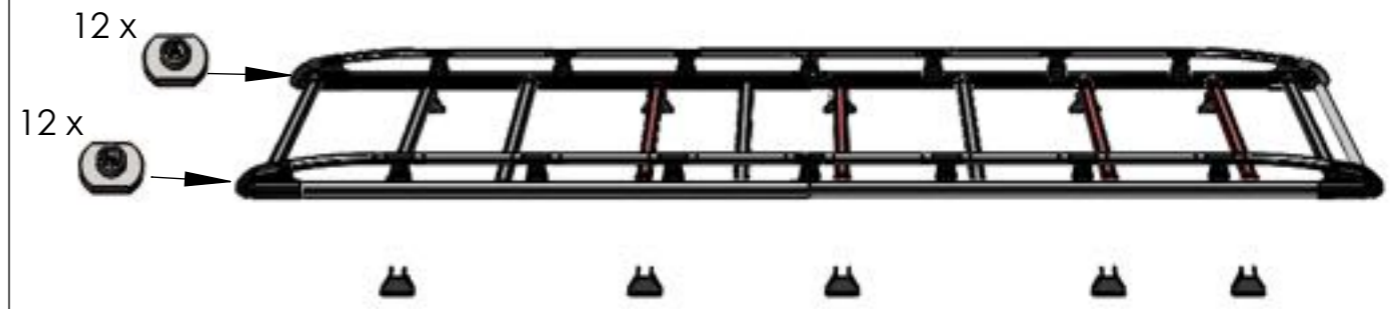

A628

**TRANSIT 2014-
L4, H3, TWIN DOORS**

EXT09-004 x10

MS168 x10

PS095 x10

PS089 x 1

PS090 x 1

PS023 x12

(1:1)

FB012 (M8 x 65) x20

FW002 (M8) x 52

FN006 (M8) x 22

FS062 (M8 x 25) x 12

FW009 (M8) x 12

FS059 (M8 x 25) x 30

FN023 (M8) x 24