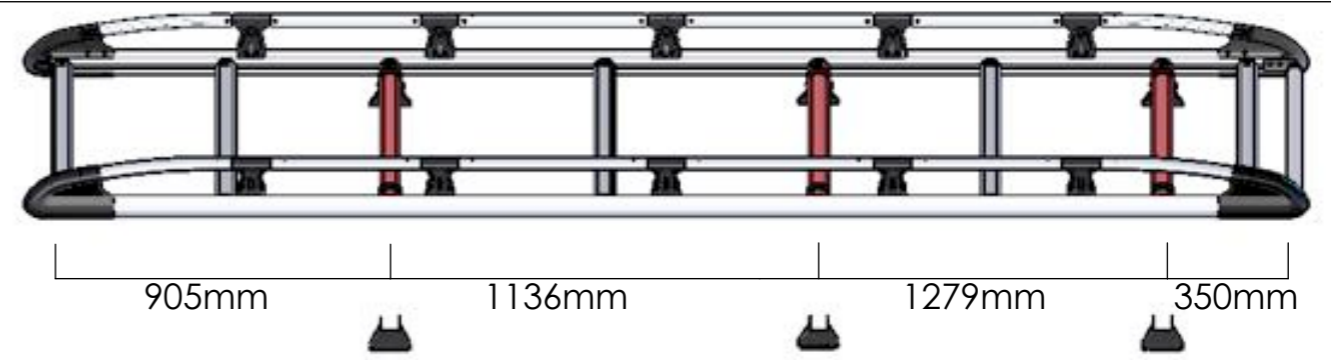

A616

TRANSIT CUSTOM 2012- L2, TWIN DOORS

EXT09-004 x 6

PS089 x 1

PS090 x 1

PS140 x 6

PS023 x 6

MS284 x 2

MS283 x 4

PS096 x 6

(1:1)

FB012 (M8 x 65) x 12

FW002 (M8) x 36

FN006 (M8) x 14

FS062 (M8 x 25) x 4

FS067 (M8 x 20) x 8