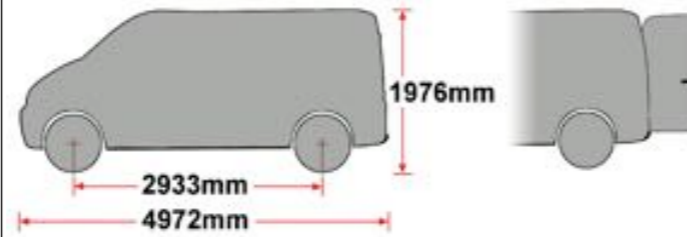

A615

TRANSIT CUSTOM 2012- L1, TWIN DOORS

A650

TRANSIT CUSTOM 2012- L1, Tailgate

A651

TRANSIT CUSTOM 2012- L2, Tailgate

EXT09-004 x 6

MS284 x 2

PS089 x 1

MS283 x 4

PS090 x 1

PS140 x 6

PS096 x 6

PS023 x 6

(1:1)

FB012 (M8 x 65) x 12