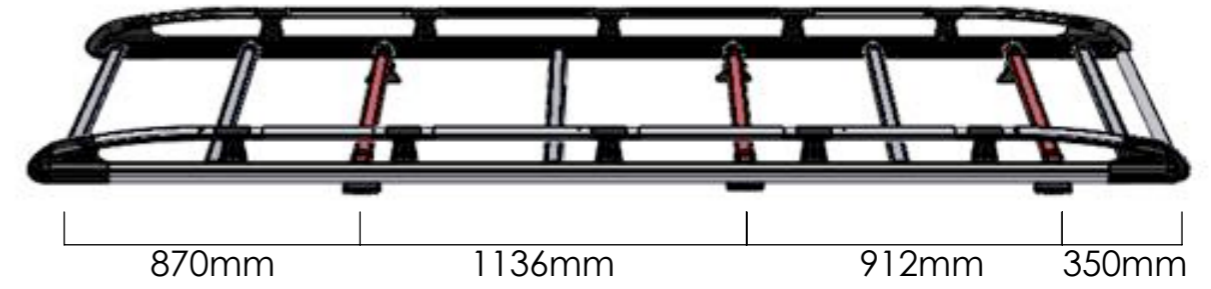

A615

TRANSIT CUSTOM 2012- L1, TWIN DOORS

A650

TRANSIT CUSTOM 2012- L1, Tailgate

A651

TRANSIT CUSTOM 2012- L2, Tailgate

EXT09-004 x 6

MS284 x 2

PS089 x 1

MS283 x 4

PS090 x 1

PS140 x 6

PS096 x 6

PS023 x 6

(1:1)

FB012 (M8 x 65) x 12