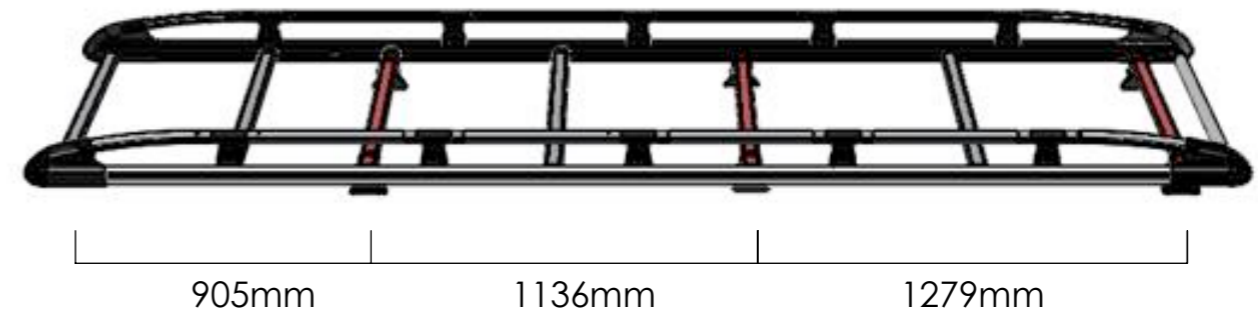

A615

TRANSIT CUSTOM 2012- L1, TWIN DOORS

A650

TRANSIT CUSTOM 2012- L1, Tailgate

A651

TRANSIT CUSTOM 2012- L2, Tailgate

EXT09-004 x 6

MS284 x 2

PS089 x 1

MS283 x 4

PS090 x 1

PS140 x 6

PS096 x 6

PS023 x 6

(1:1)

FB012 (M8 x 65) x 12