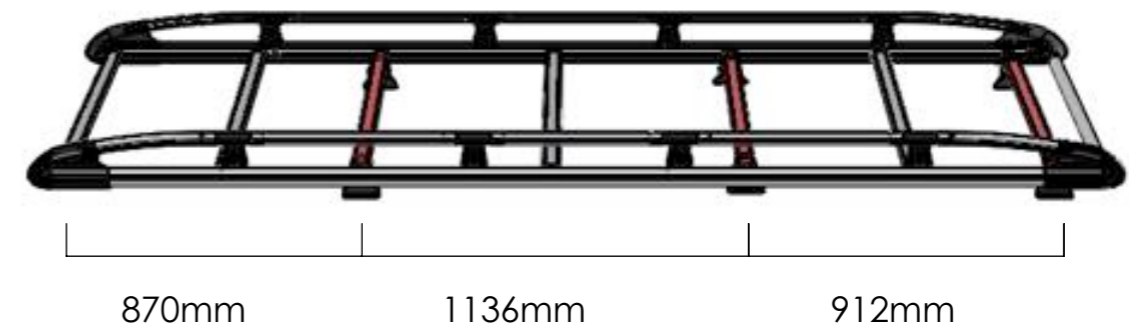

A615

TRANSIT CUSTOM 2012- L1, TWIN DOORS

A650

TRANSIT CUSTOM 2012- L1, Tailgate

A651

TRANSIT CUSTOM 2012- L2, Tailgate

EXT09-004 x 6

MS284 x 2

PS089 x 1

MS283 x 4

PS090 x 1

PS140 x 6

PS096 x 6

PS023 x 6

(1:1)

FB012 (M8 x 65) x 12