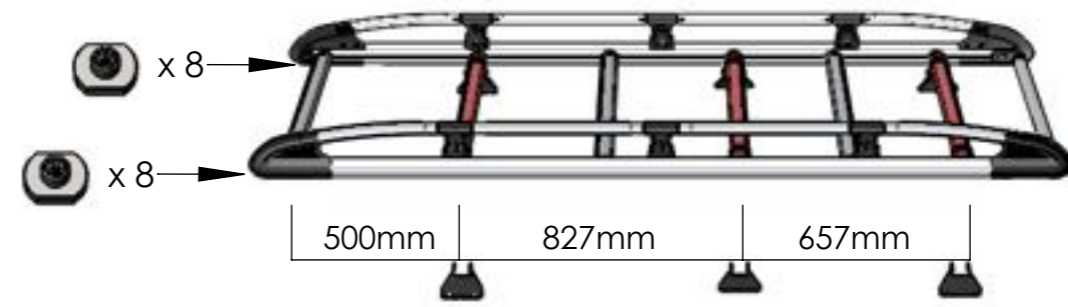

A588

NEMO, FIORINO, BIPPER 2008-L1, TWIN DOORS

EXT09-004 x 6

PS023 x 2

MS168 x 2

PS053 x 2

MS204 x 2

PS089 x 1