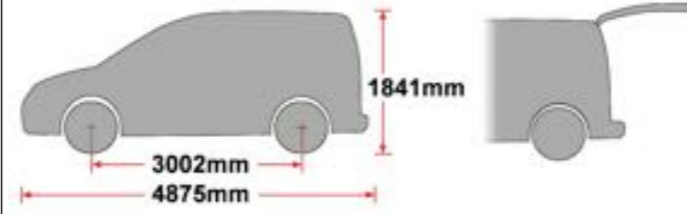

**VW CADDY MAXI 2007 - 2010
STANDARD ROOF, TAILGATE**