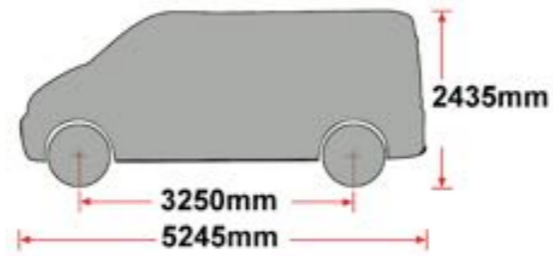

## SPRINTER/CRAFTER 2006- L1, H1, TWIN DOORS