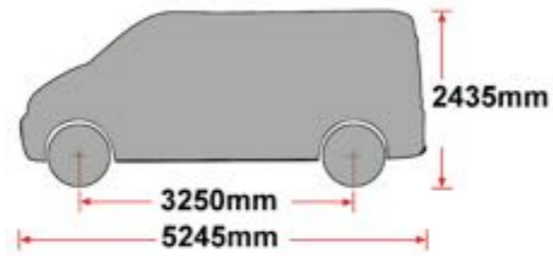

A517

SPRINTER/CRAFTER 2006- L1, H1, TWIN DOORS

A518

SPRINTER/CRAFTER 2006- L1, H2, TWIN DOORS

MS168 x 6

PS095 x 6

PS089 x 1

PS090 x 1

PS023 x 6

FB012 (M8 x 65) x 12

FS062 (M8 x 25) x 6

FS064 (M8 x 25) x 6

FS074 (M8 x 20) x 4

FS059 (M8 x 25) x 22

(1:1)

FW002 (M8) x 30